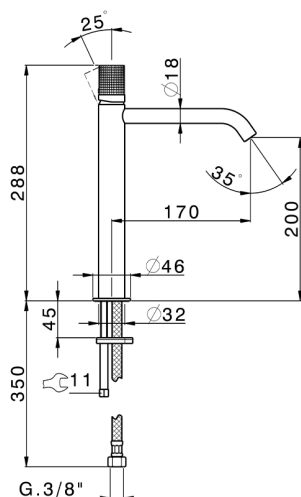

Single lever tall washbasin mixer NUANCE X32_X1003544

MODEL **X1003544**

Single lever tall washbasin mixer, without automatic pop up waste, G.3/8" Stainless Steel Flexible, Inox AISI 316L

AVAILABLE FINISHINGS

-  **D1** D1 Brushed Inox
-  **5H** 5H Dark Brass Brushed
-  **5L** 5L Brushed Black Titanium
-  **5N** 5N Brushed Rose Gold

CHARACTERISTICS

Cartridge Spare Parts **ZZ96550000**

25 mm Cartridge

Single lever tall washbasin mixer NUANCE X32_X1003544

X1003544

<https://en.cisal.it/single-lever-tall-washbasin-mixer-nuance-x32-x1003544>

2026-05-20