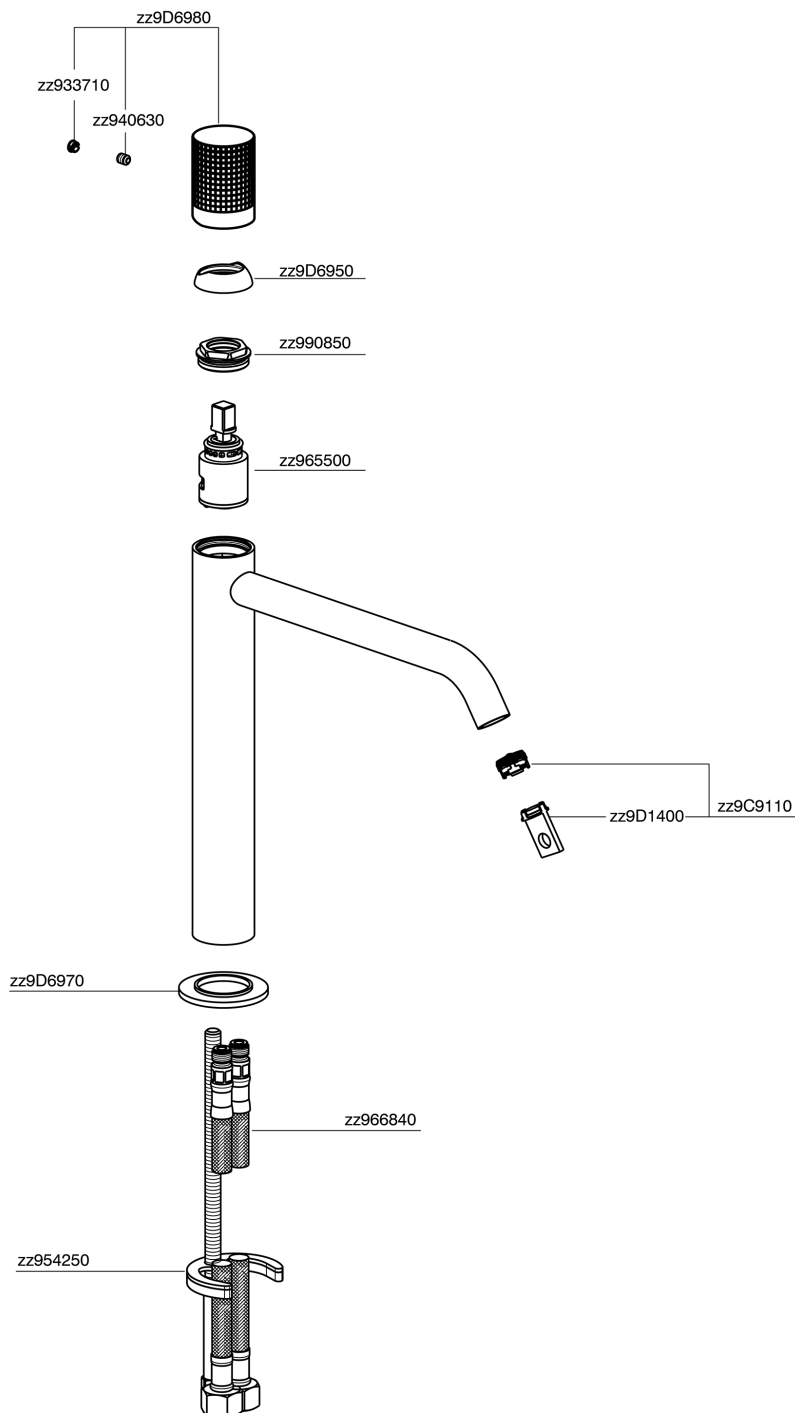

Single lever tall washbasin mixer NUANCE X32_X1003544

MODEL **X1003544**

Single lever tall washbasin mixer, without automatic pop up waste, G.3/8" Stainless Steel Flexible, Inox AISI 316L

AVAILABLE FINISHINGS

-  **D1** D1 Brushed Inox
-  **5H** 5H Dark Brass Brushed
-  **5L** 5L Brushed Black Titanium
-  **5N** 5N Brushed Rose Gold

CHARACTERISTICS

Cartridge Spare Parts **ZZ96550000**

25 mm Cartridge

Single lever tall washbasin mixer NUANCE X32_X1003544

X1003544

<https://en.cisal.it/single-lever-tall-washbasin-mixer-nuance-x32-x1003544>

2026-05-20