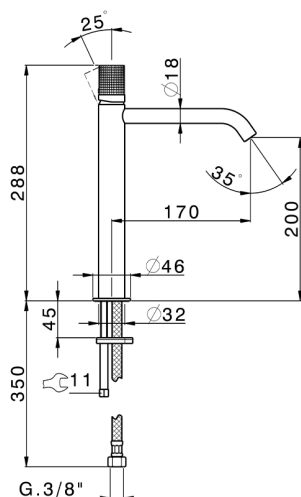

## Single lever tall washbasin mixer NUANCE X32\_X1003544

MODEL **X1003544**

Single lever tall washbasin mixer, without automatic pop up waste, G.3/8" Stainless Steel Flexible, Inox AISI 316L

### CHARACTERISTICS

Cartridge Spare Parts **ZZ96550000**

**25 mm Cartridge**

## Single lever tall washbasin mixer NUANCE X32\_X1003544

X1003544

<https://en.cisal.it/single-lever-tall-washbasin-mixer-nuance-x32-x1003544>

2026-06-14