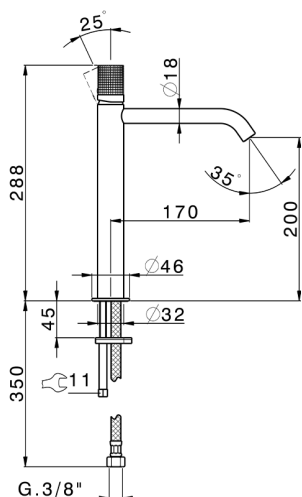

Single lever tall washbasin mixer NUANCE X32_X1003544

MODEL **X1003544**

Single lever tall washbasin mixer, without automatic pop up waste, G.3/8" Stainless Steel Flexible, Inox AISI 316L

AVAILABLE FINISHINGS

-  **D1** D1 Brushed Inox
-  **5H** 5H Dark Brass Brushed
-  **5L** 5L Brushed Black Titanium
-  **5N** 5N Brushed Rose Gold

CHARACTERISTICS

Cartridge Spare Parts **ZZ96550000**

25 mm Cartridge

Single lever tall washbasin mixer NUANCE X32_X1003544

X1003544

<https://en.cisal.it/single-lever-tall-washbasin-mixer-nuance-x32-x1003544>

2026-04-08