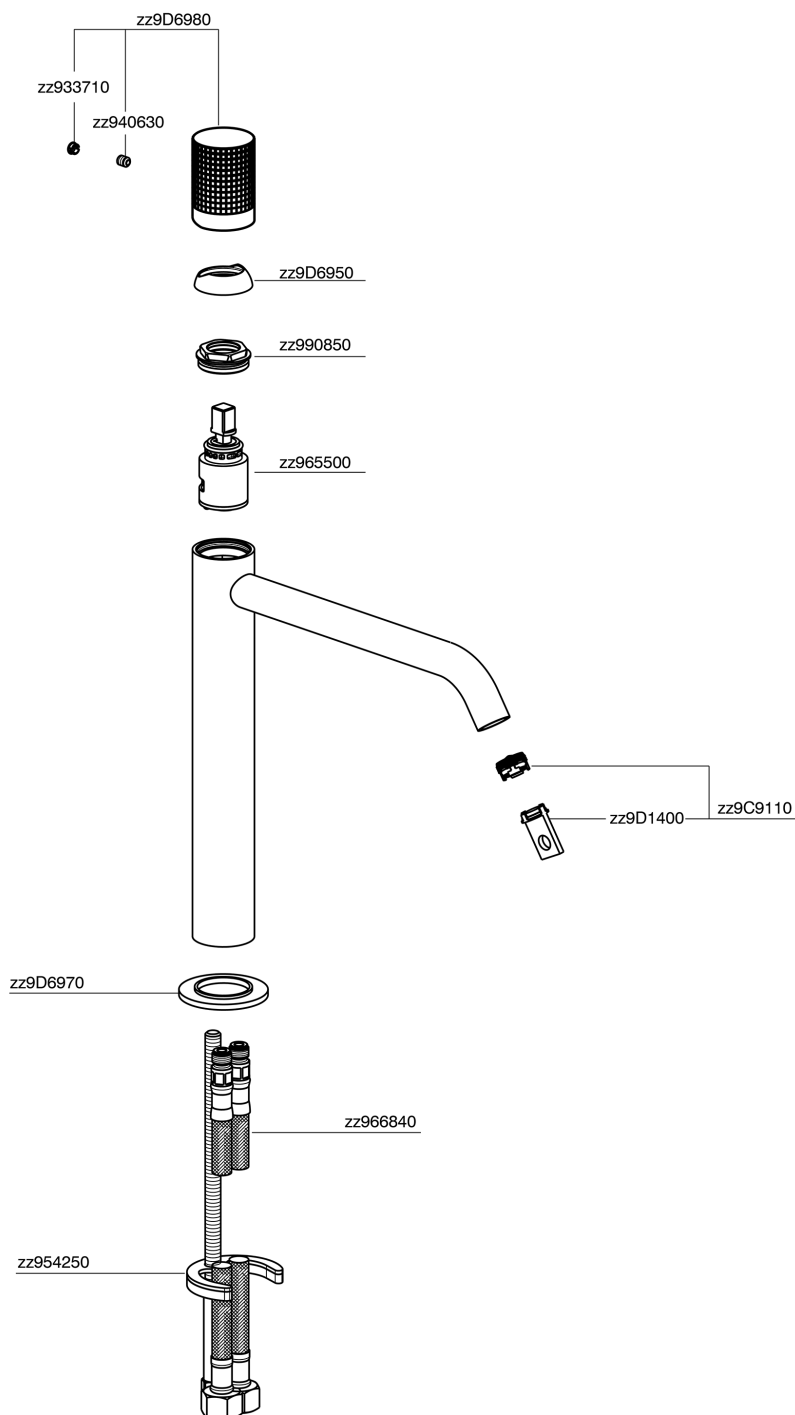

## Single lever tall washbasin mixer NUANCE X32\_X1003544

MODEL **X1003544**

Single lever tall washbasin mixer, without automatic pop up waste, G.3/8" Stainless Steel Flexible, Inox AISI 316L

### CHARACTERISTICS

Cartridge Spare Parts **ZZ96550000**

**25 mm Cartridge**

## Single lever tall washbasin mixer NUANCE X32\_X1003544

X1003544

<https://en.cisal.it/single-lever-tall-washbasin-mixer-nuance-x32-x1003544>

2026-06-14