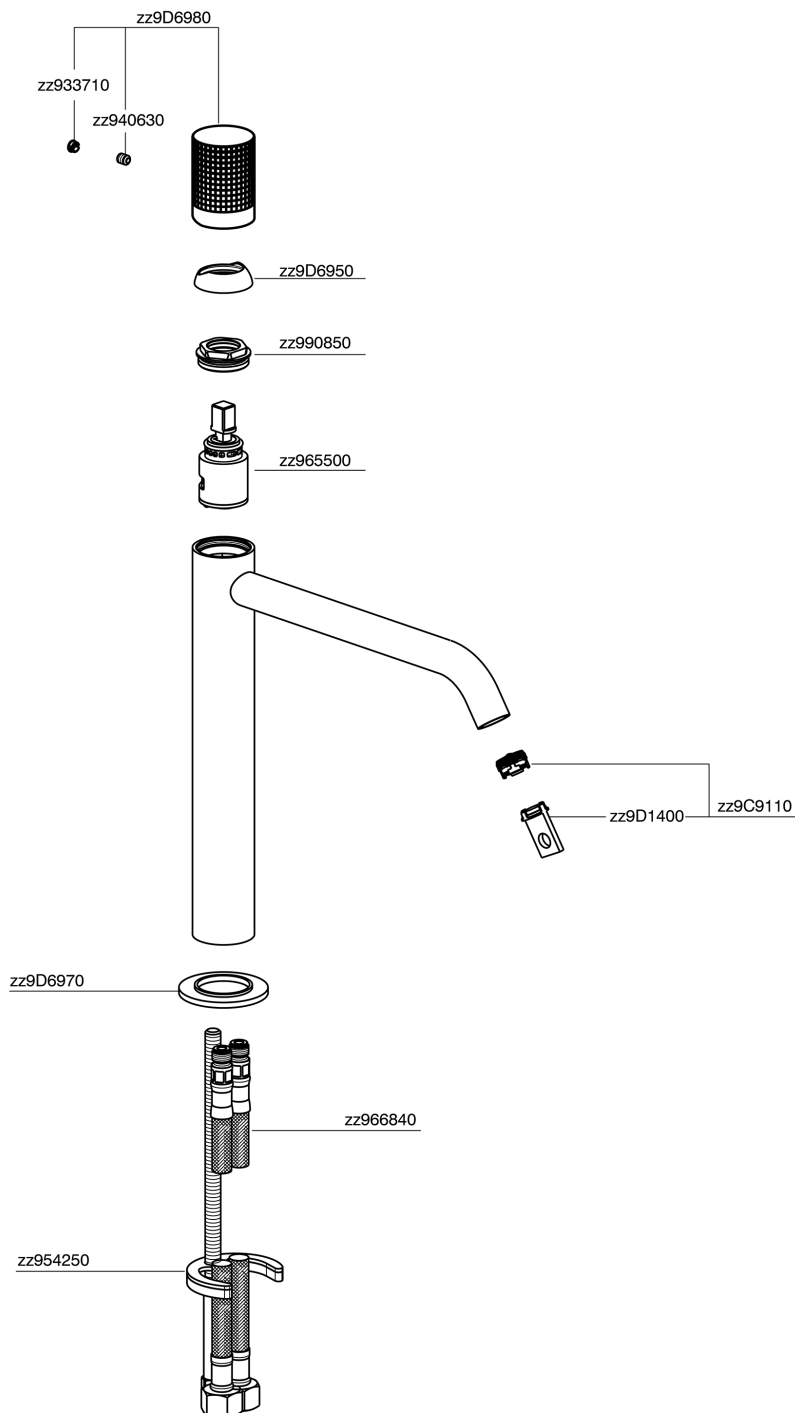

Single lever tall washbasin mixer NUANCE X32_X1003544

MODEL **X1003544**

Single lever tall washbasin mixer, without automatic pop up waste, G.3/8" Stainless Steel Flexible, Inox AISI 316L

AVAILABLE FINISHINGS

-  **D1** D1 Brushed Inox
-  **5H** 5H Dark Brass Brushed
-  **5L** 5L Brushed Black Titanium
-  **5N** 5N Brushed Rose Gold

CHARACTERISTICS

Cartridge Spare Parts **ZZ96550000**

25 mm Cartridge

Single lever tall washbasin mixer NUANCE X32_X1003544

X1003544

<https://en.cisal.it/single-lever-tall-washbasin-mixer-nuance-x32-x1003544>

2026-04-08