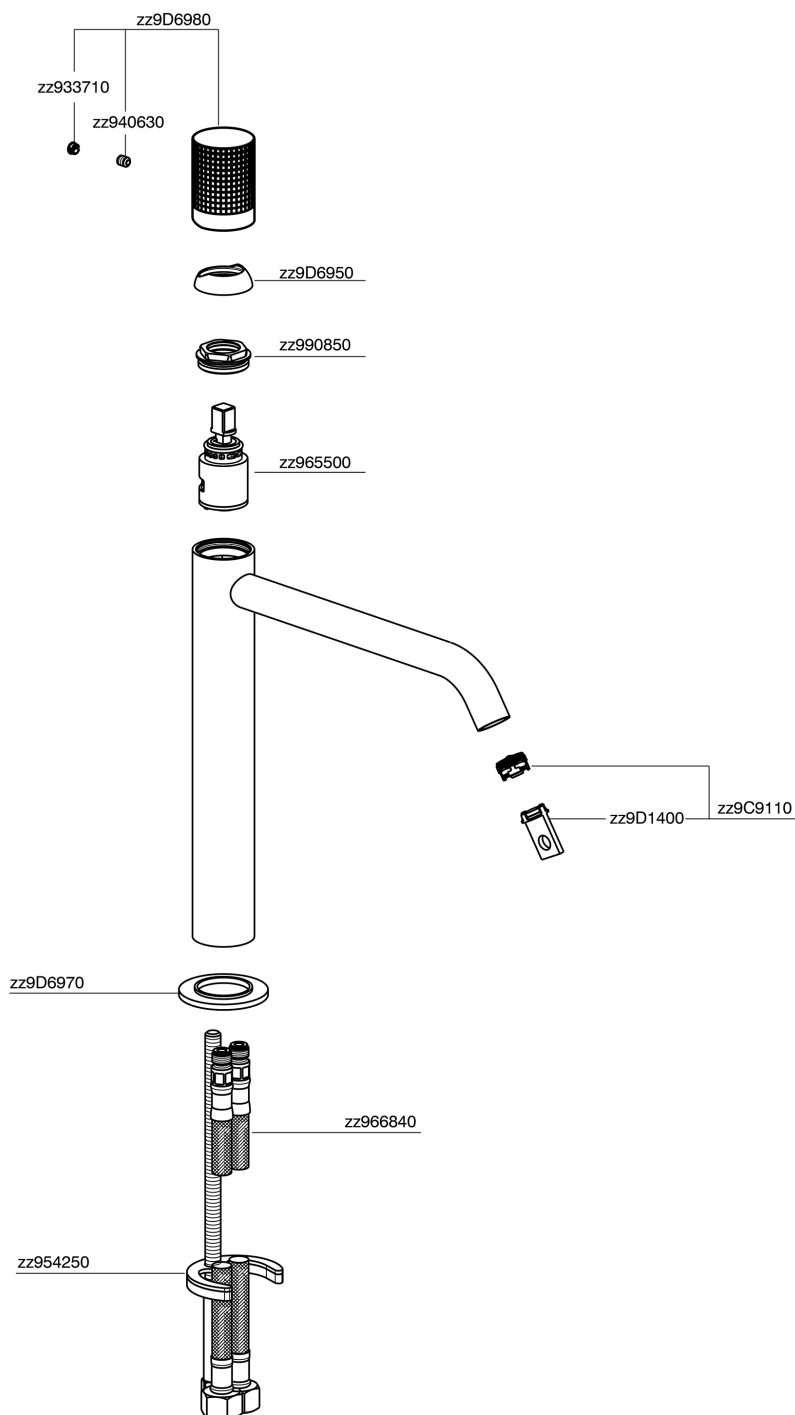

Single lever tall washbasin mixer NUANCE X32_X1003544

X1003544

<https://en.cisal.it/single-lever-tall-washbasin-mixer-nuance-x32-x1003544>

2026-06-14