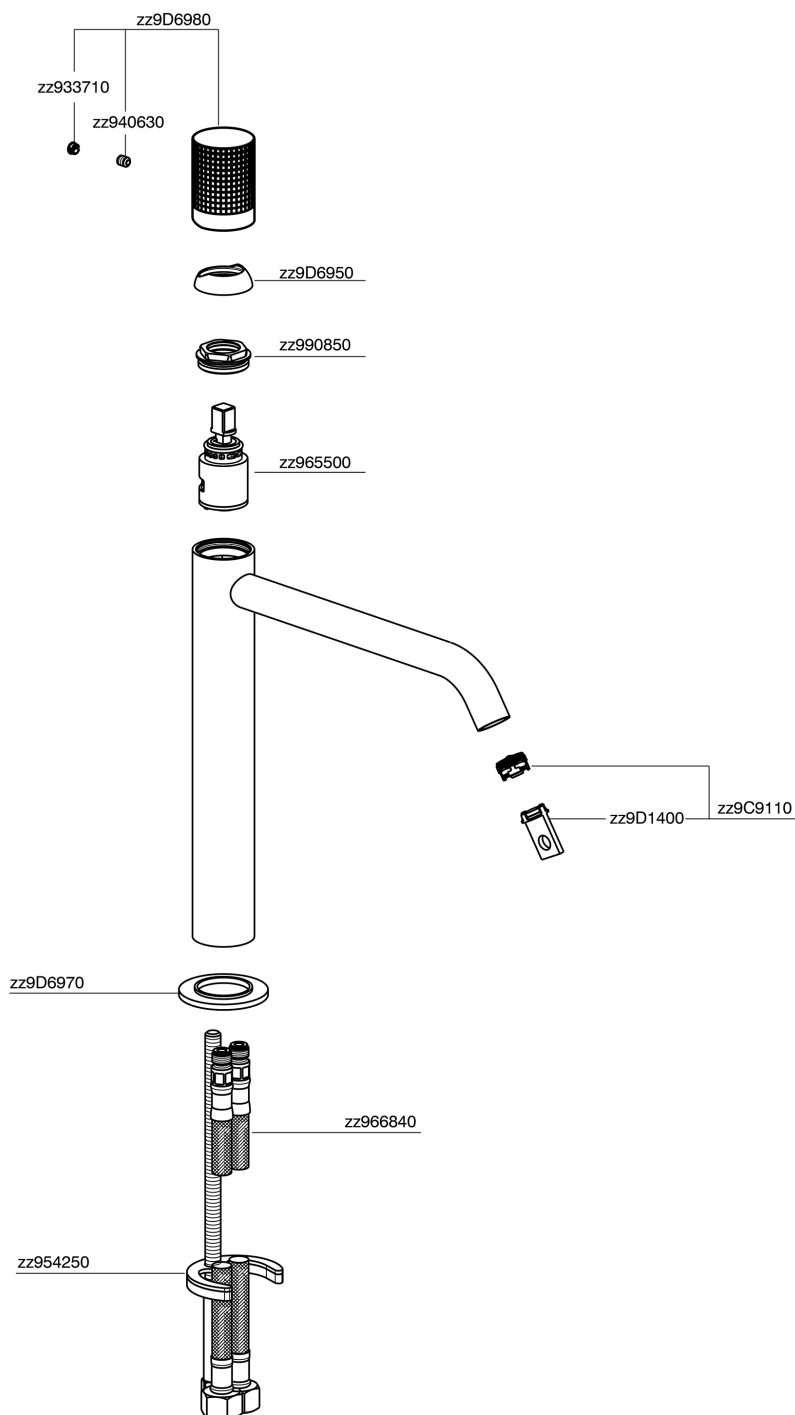

Single lever tall washbasin mixer NUANCE X32_X1003544

X1003544

<https://en.cisal.it/single-lever-tall-washbasin-mixer-nuance-x32-x1003544>

2026-04-30