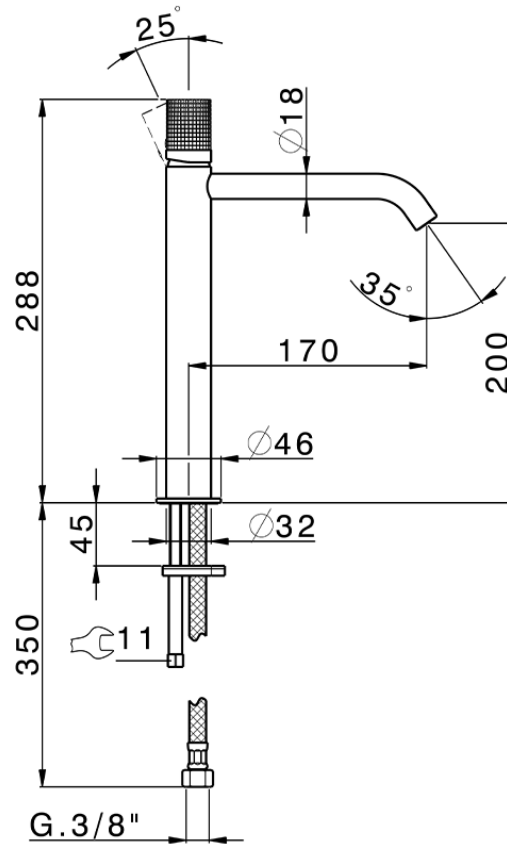

## Single lever tall washbasin mixer NUANCE X32\_X1003544

X1003544

<https://en.cisal.it/single-lever-tall-washbasin-mixer-nuance-x32-x1003544>

2026-04-08