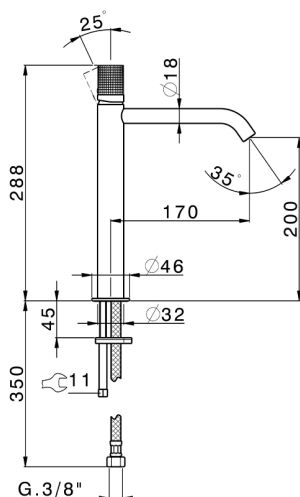

Single lever tall washbasin mixer NUANCE X32_X1003544

MODEL **X1003544**

Single lever tall washbasin mixer, without automatic pop up waste, G.3/8" Stainless Steel Flexible, Inox AISI 316L

AVAILABLE FINISHINGS

-  **D1** D1 Brushed Inox
-  **5H** 5H Dark Brass Brushed
-  **5L** 5L Brushed Black Titanium
-  **5N** 5N Brushed Rose Gold

CHARACTERISTICS

Cartridge Spare Parts **ZZ96550000**

25 mm Cartridge

Single lever tall washbasin mixer NUANCE X32_X1003544

X1003544

<https://en.cisal.it/single-lever-tall-washbasin-mixer-nuance-x32-x1003544>

2026-04-29