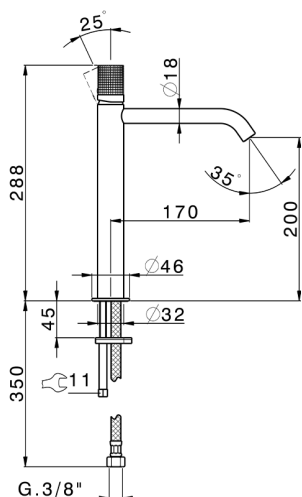

Single lever tall washbasin mixer NUANCE X32_X1003544

MODEL **X1003544**

Single lever tall washbasin mixer, without automatic pop up waste, G.3/8" Stainless Steel Flexible, Inox AISI 316L

AVAILABLE FINISHINGS

-  **D1** D1 Brushed Inox
-  **5H** 5H Dark Brass Brushed
-  **5L** 5L Brushed Black Titanium
-  **5N** 5N Brushed Rose Gold

CHARACTERISTICS

Cartridge Spare Parts **ZZ96550000**

25 mm Cartridge

Single lever tall washbasin mixer NUANCE X32_X1003544

X1003544

<https://en.cisal.it/single-lever-tall-washbasin-mixer-nuance-x32-x1003544>

2026-04-30