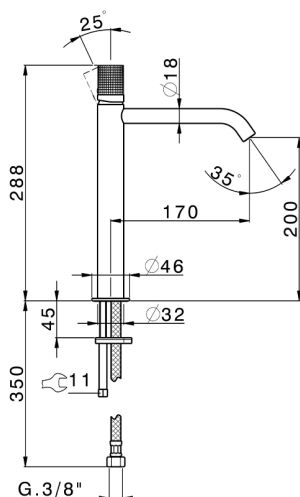

Single lever tall washbasin mixer NUANCE X32_X1003544

MODEL **X1003544**

Single lever tall washbasin mixer, without automatic pop up waste, G.3/8" Stainless Steel Flexible, Inox AISI 316L

AVAILABLE FINISHINGS

-  **D1** D1 Brushed Inox
-  **5H** 5H Dark Brass Brushed
-  **5L** 5L Brushed Black Titanium
-  **5N** 5N Brushed Rose Gold

CHARACTERISTICS

Cartridge Spare Parts **ZZ96550000**

25 mm Cartridge

Single lever tall washbasin mixer NUANCE X32_X1003544

X1003544

<https://en.cisal.it/single-lever-tall-washbasin-mixer-nuance-x32-x1003544>

2026-04-08