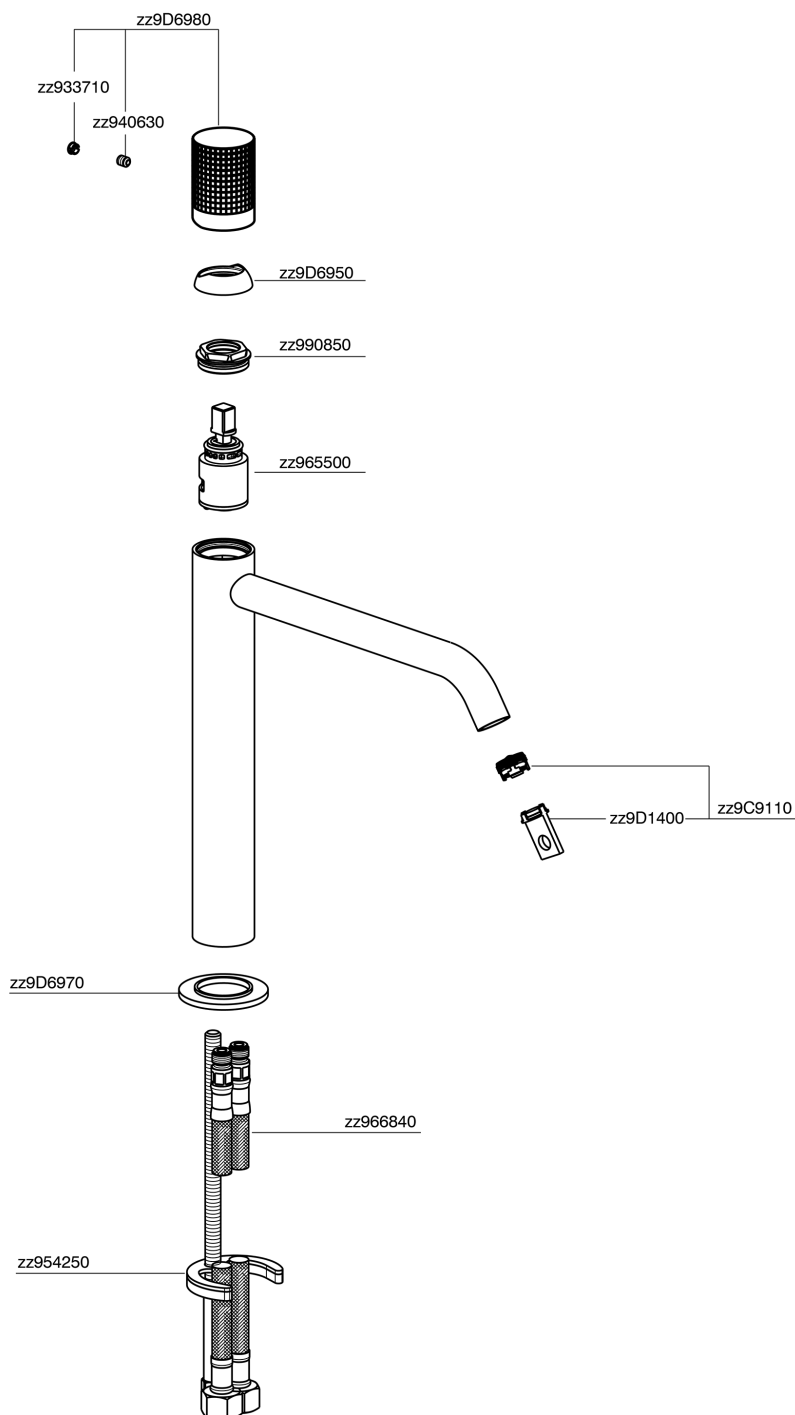

Single lever tall washbasin mixer NUANCE X32_X1003544

MODEL **X1003544**

Single lever tall washbasin mixer, without automatic pop up waste, G.3/8" Stainless Steel Flexible, Inox AISI 316L

AVAILABLE FINISHINGS

-  **D1** D1 Brushed Inox
-  **5H** 5H Dark Brass Brushed
-  **5L** 5L Brushed Black Titanium
-  **5N** 5N Brushed Rose Gold

CHARACTERISTICS

Cartridge Spare Parts **ZZ96550000**

25 mm Cartridge

Single lever tall washbasin mixer NUANCE X32_X1003544

X1003544

<https://en.cisal.it/single-lever-tall-washbasin-mixer-nuance-x32-x1003544>

2026-04-08