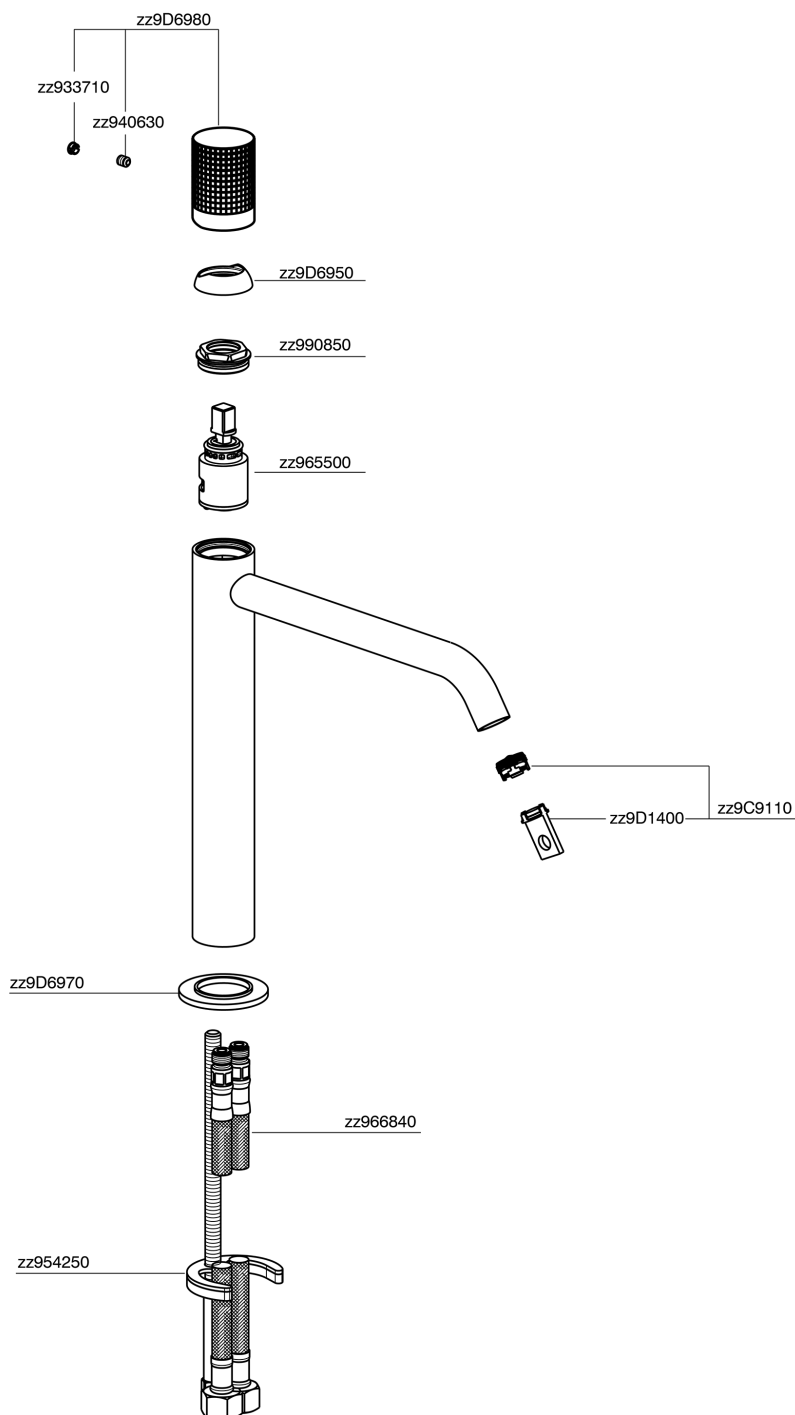

Single lever tall washbasin mixer NUANCE X32_X1003544

MODEL **X1003544**

Single lever tall washbasin mixer, without automatic pop up waste, G.3/8" Stainless Steel Flexible, Inox AISI 316L

AVAILABLE FINISHINGS

-  **D1** D1 Brushed Inox
-  **5H** 5H Dark Brass Brushed
-  **5L** 5L Brushed Black Titanium
-  **5N** 5N Brushed Rose Gold

CHARACTERISTICS

Cartridge Spare Parts **ZZ96550000**

25 mm Cartridge

Single lever tall washbasin mixer NUANCE X32_X1003544

X1003544

<https://en.cisal.it/single-lever-tall-washbasin-mixer-nuance-x32-x1003544>

2026-04-30