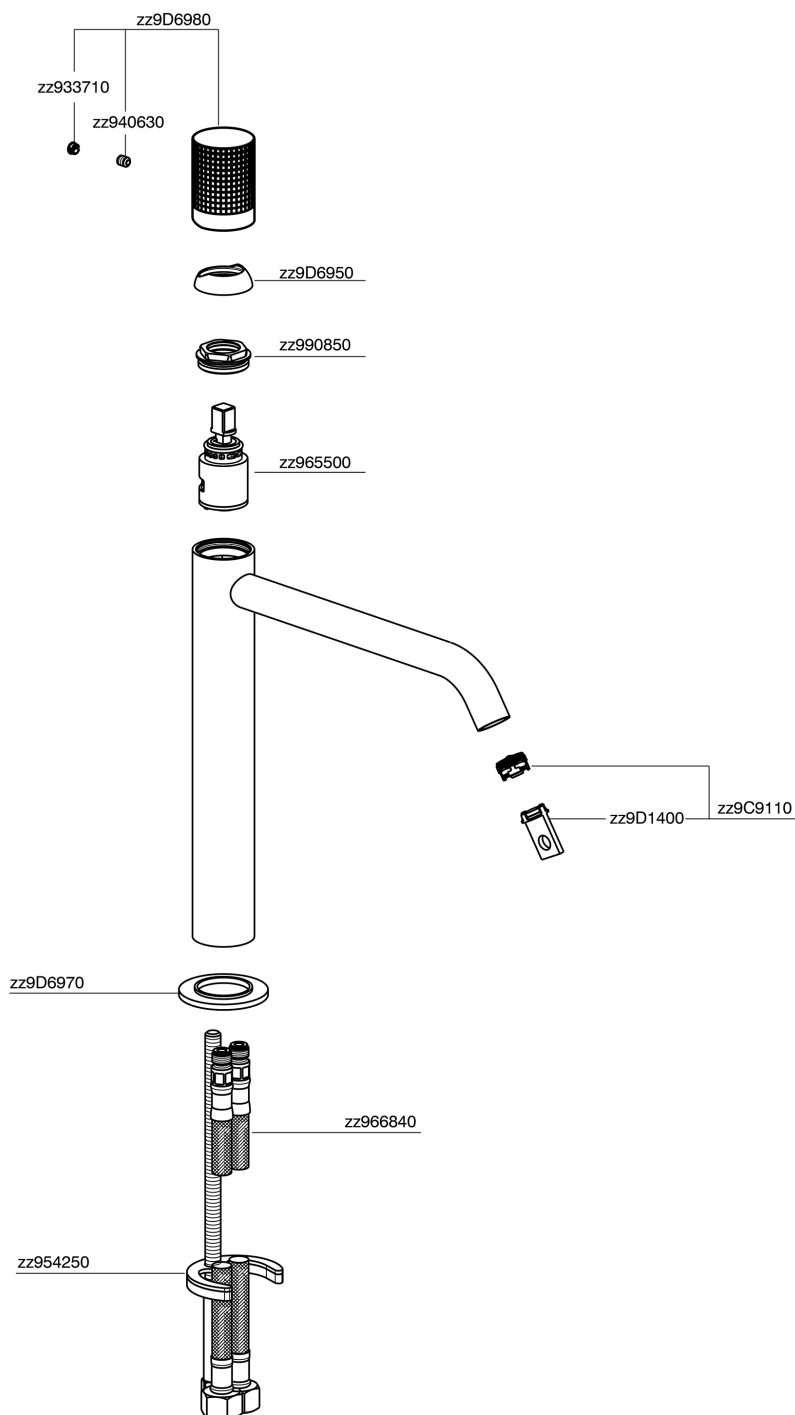

Single lever tall washbasin mixer NUANCE X32_X1003544

X1003544

<https://en.cisal.it/single-lever-tall-washbasin-mixer-nuance-x32-x1003544>

2026-06-13