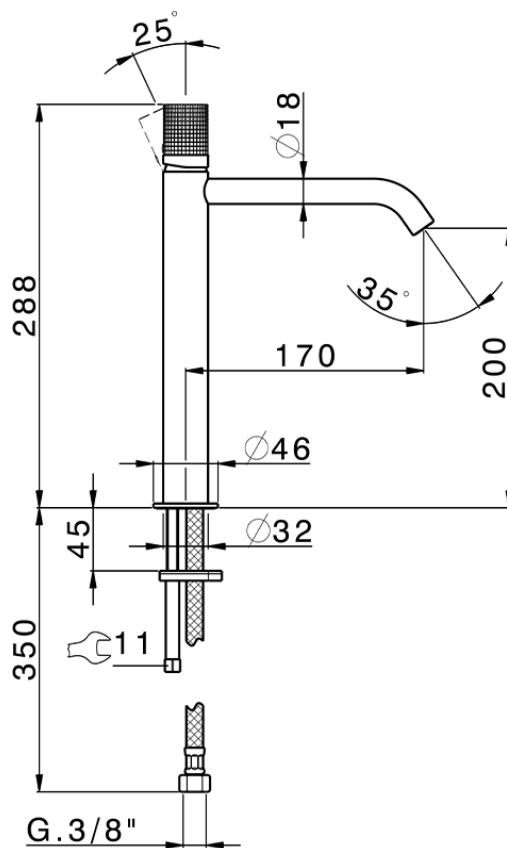

Single lever tall washbasin mixer NUANCE X32_X1003544

X1003544

<https://en.cisal.it/single-lever-tall-washbasin-mixer-nuance-x32-x1003544>

2026-04-29