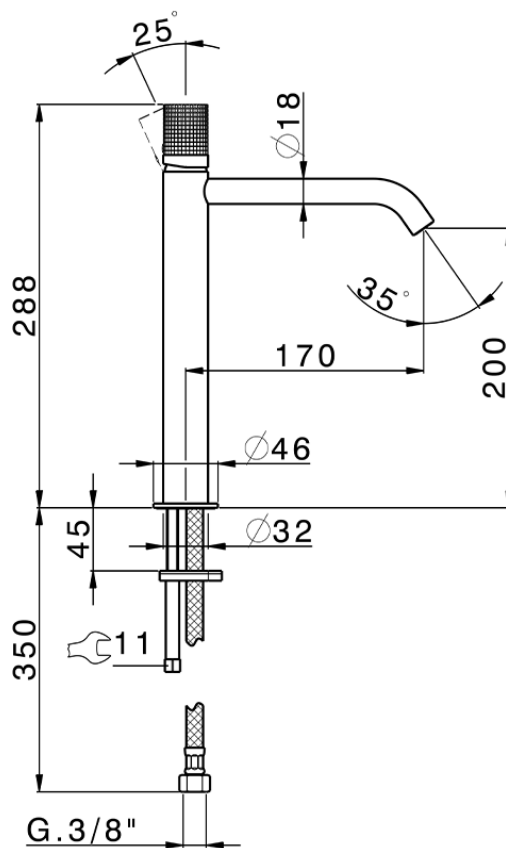

## Single lever tall washbasin mixer NUANCE X32\_X1003544

X1003544

<https://en.cisal.it/single-lever-tall-washbasin-mixer-nuance-x32-x1003544>

2026-06-13