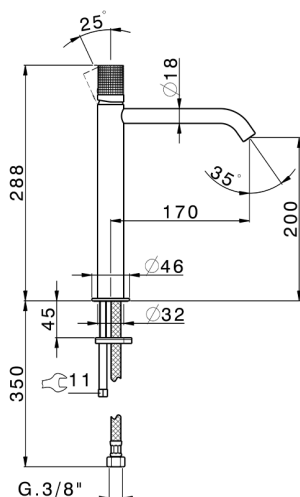

Single lever tall washbasin mixer NUANCE X32_X1003544

MODEL **X1003544**

Single lever tall washbasin mixer, without automatic pop up waste, G.3/8" Stainless Steel Flexible, Inox AISI 316L

AVAILABLE FINISHINGS

-  **D1** D1 Brushed Inox
-  **5H** 5H Dark Brass Brushed
-  **5L** 5L Brushed Black Titanium
-  **5N** 5N Brushed Rose Gold

CHARACTERISTICS

Cartridge Spare Parts **ZZ96550000**

25 mm Cartridge

Single lever tall washbasin mixer NUANCE X32_X1003544

X1003544

<https://en.cisal.it/single-lever-tall-washbasin-mixer-nuance-x32-x1003544>

2026-06-13