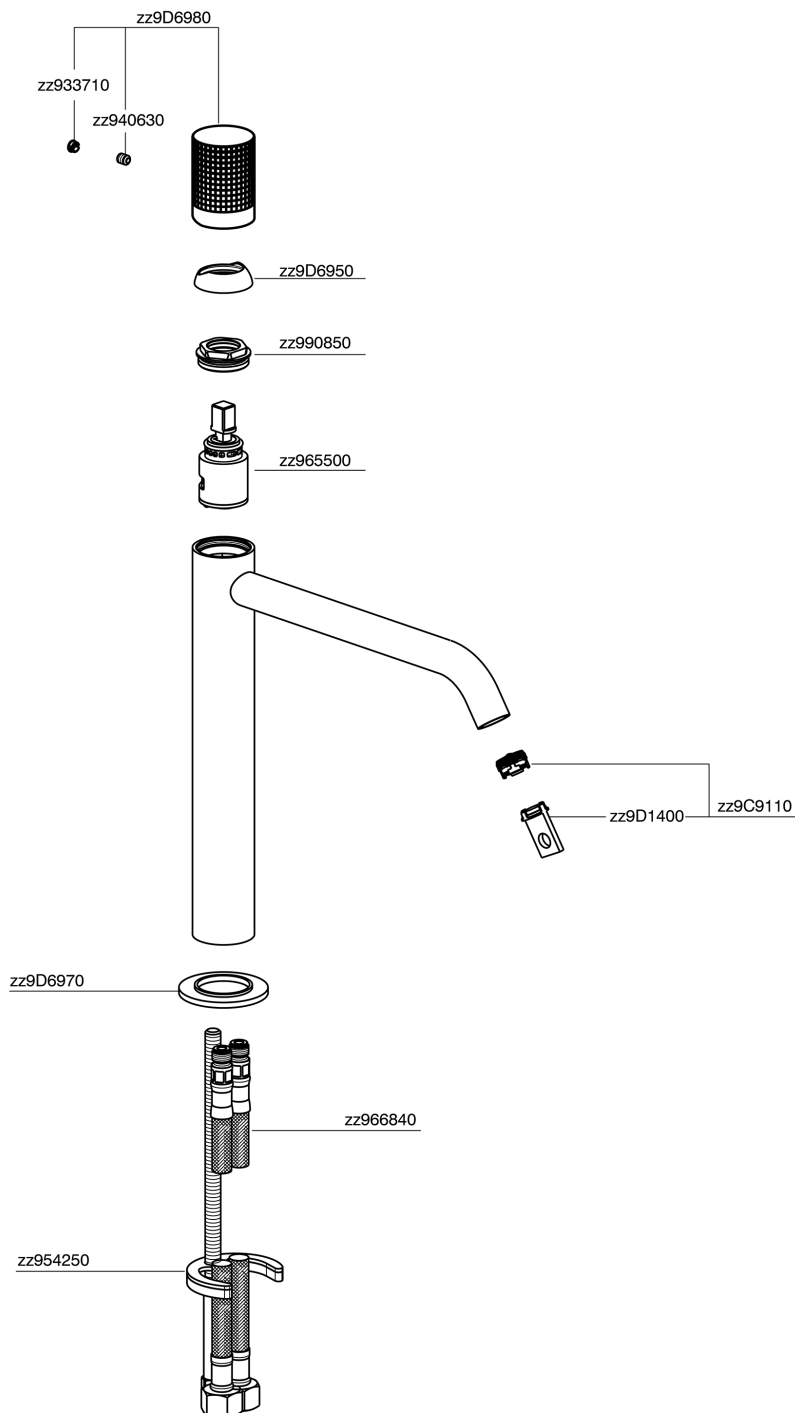

Single lever tall washbasin mixer NUANCE X32_X1003544

MODEL **X1003544**

Single lever tall washbasin mixer, without automatic pop up waste, G.3/8" Stainless Steel Flexible, Inox AISI 316L

AVAILABLE FINISHINGS

-  **D1** D1 Brushed Inox
-  **5H** 5H Dark Brass Brushed
-  **5L** 5L Brushed Black Titanium
-  **5N** 5N Brushed Rose Gold

CHARACTERISTICS

Cartridge Spare Parts **ZZ96550000**

25 mm Cartridge

Single lever tall washbasin mixer NUANCE X32_X1003544

X1003544

<https://en.cisal.it/single-lever-tall-washbasin-mixer-nuance-x32-x1003544>

2026-06-13