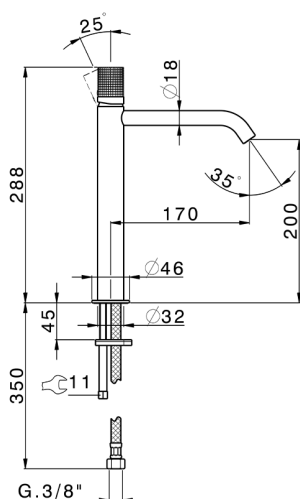

Single lever tall washbasin mixer NUANCE X32_X1003544

MODEL **X1003544**

Single lever tall washbasin mixer, without automatic pop up waste, G.3/8" Stainless Steel Flexible, Inox AISI 316L

AVAILABLE FINISHINGS

-  **D1** D1 Brushed Inox
-  **5H** 5H Dark Brass Brushed
-  **5L** 5L Brushed Black Titanium
-  **5N** 5N Brushed Rose Gold

CHARACTERISTICS

Cartridge Spare Parts **ZZ96550000**

25 mm Cartridge

Single lever tall washbasin mixer NUANCE X32_X1003544

X1003544

<https://en.cisal.it/single-lever-tall-washbasin-mixer-nuance-x32-x1003544>

2026-04-30