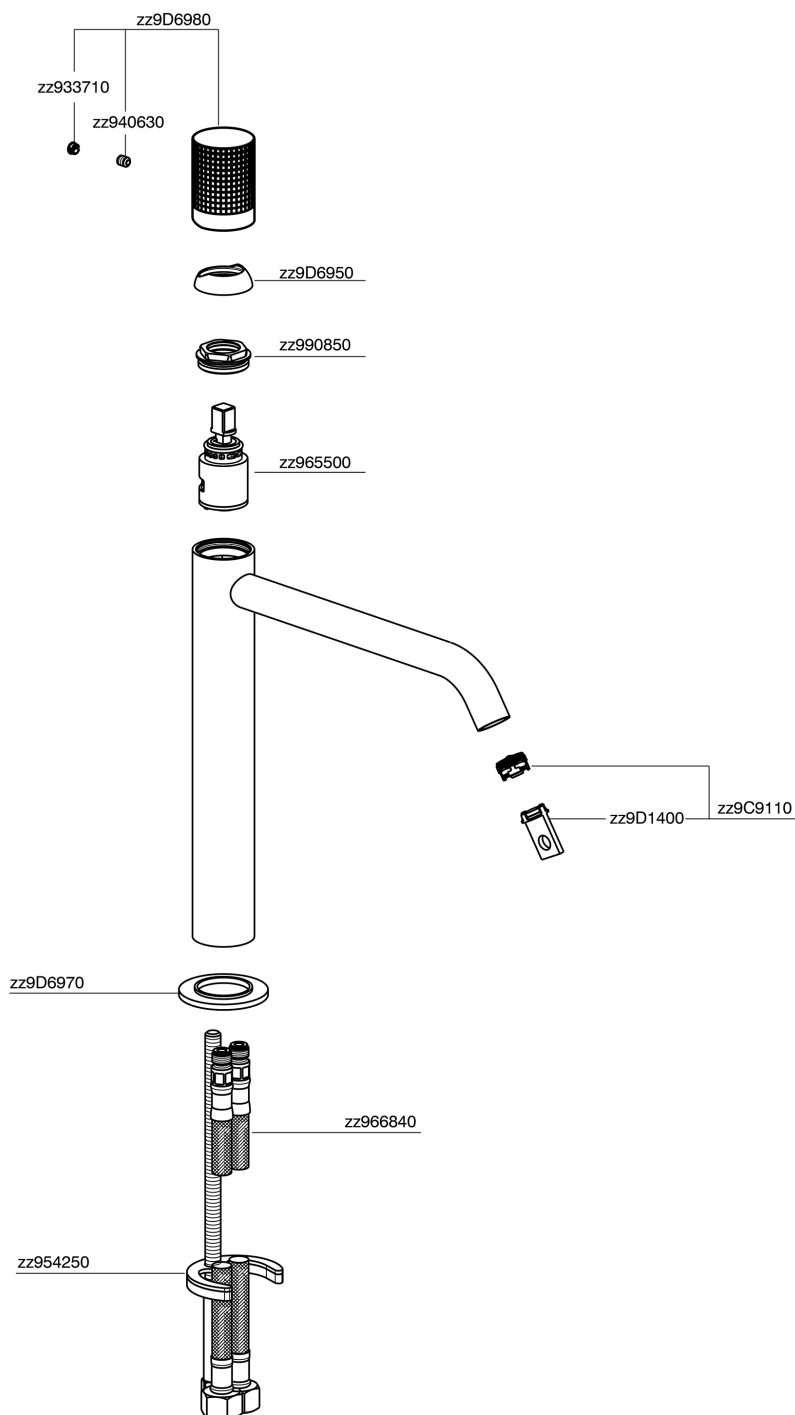

## Single lever tall washbasin mixer NUANCE X32\_X1003544

X1003544

<https://en.cisal.it/single-lever-tall-washbasin-mixer-nuance-x32-x1003544>

2026-04-30