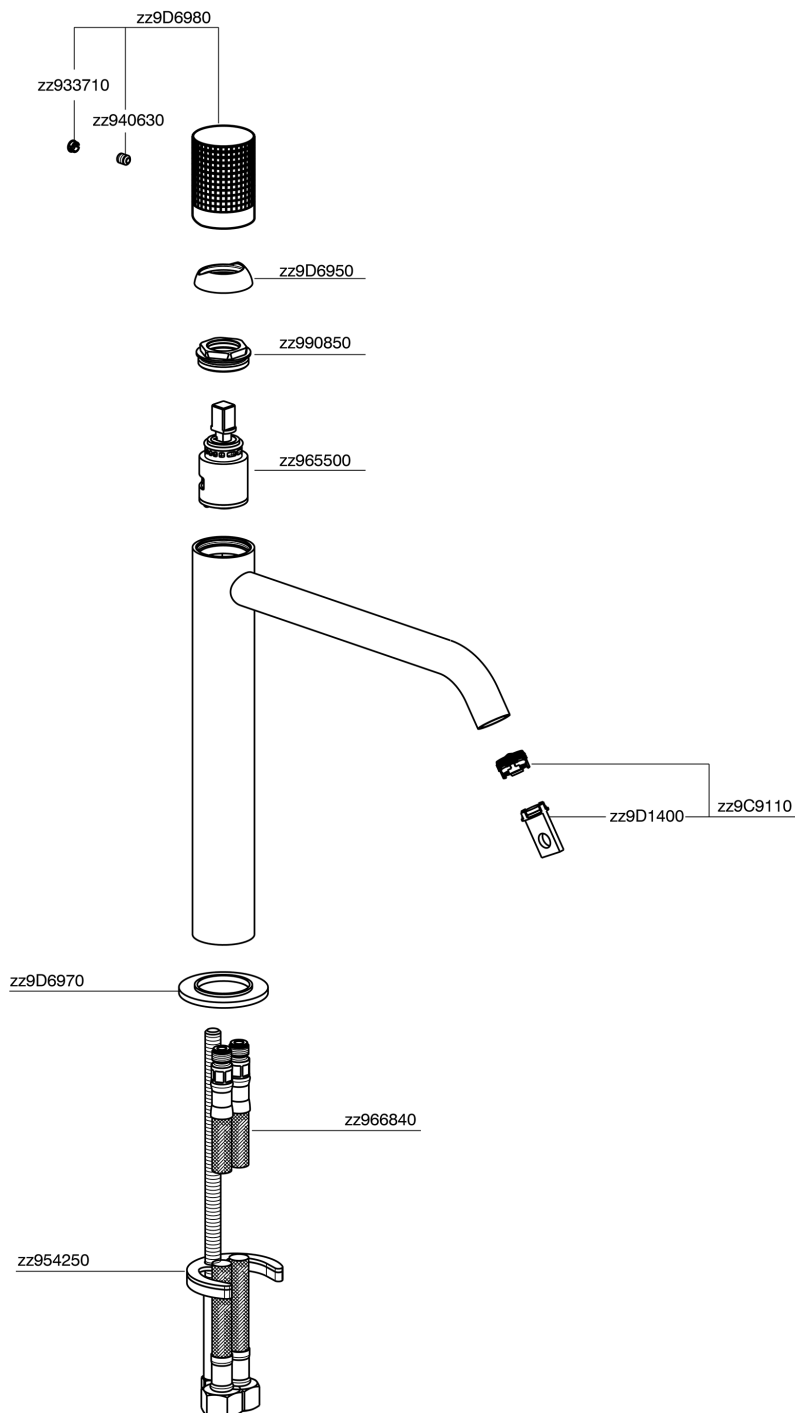

Single lever tall washbasin mixer NUANCE X32_X1003544

X1003544

<https://en.cisal.it/single-lever-tall-washbasin-mixer-nuance-x32-x1003544>

2026-06-13