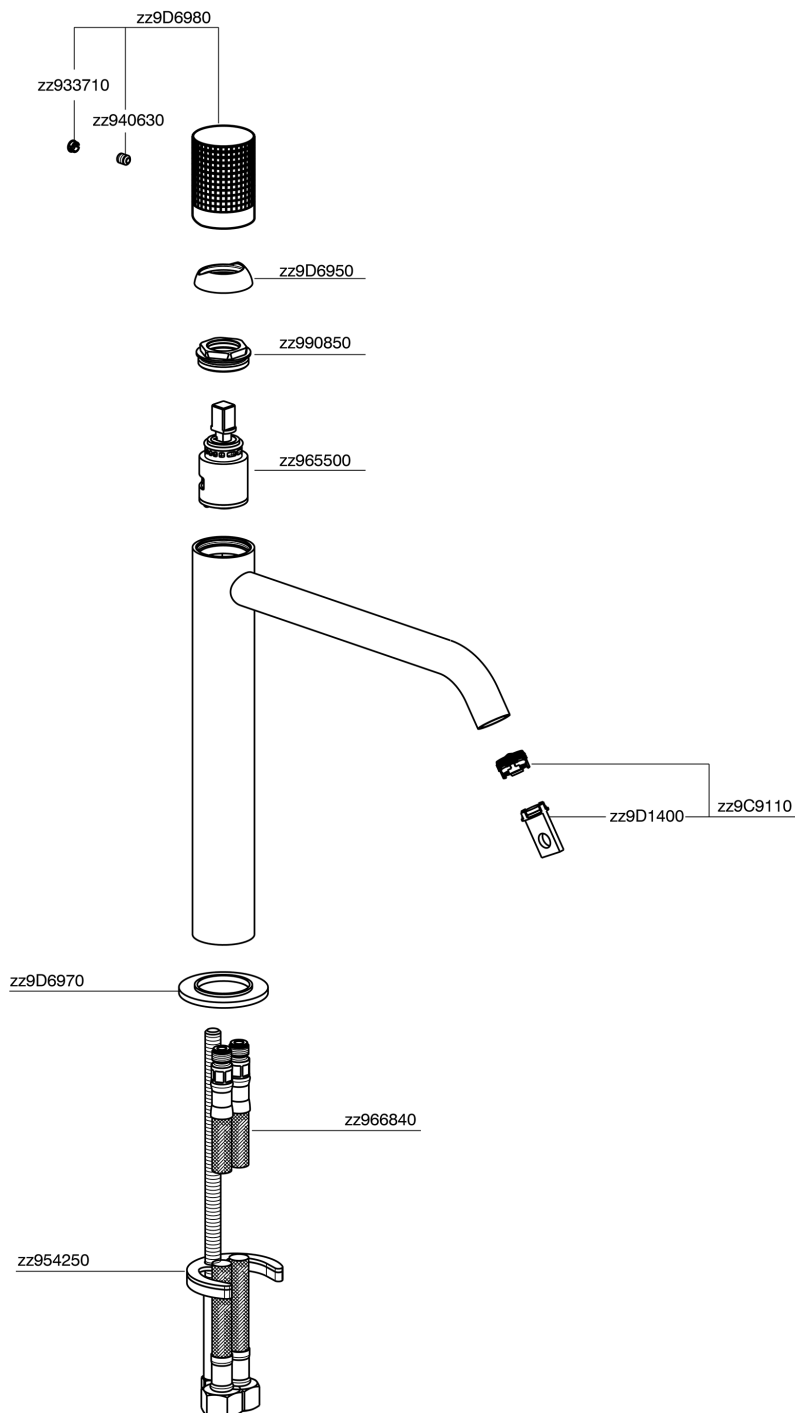

Single lever tall washbasin mixer NUANCE X32_X1003544

X1003544

<https://en.cisal.it/single-lever-tall-washbasin-mixer-nuance-x32-x1003544>

2026-04-08