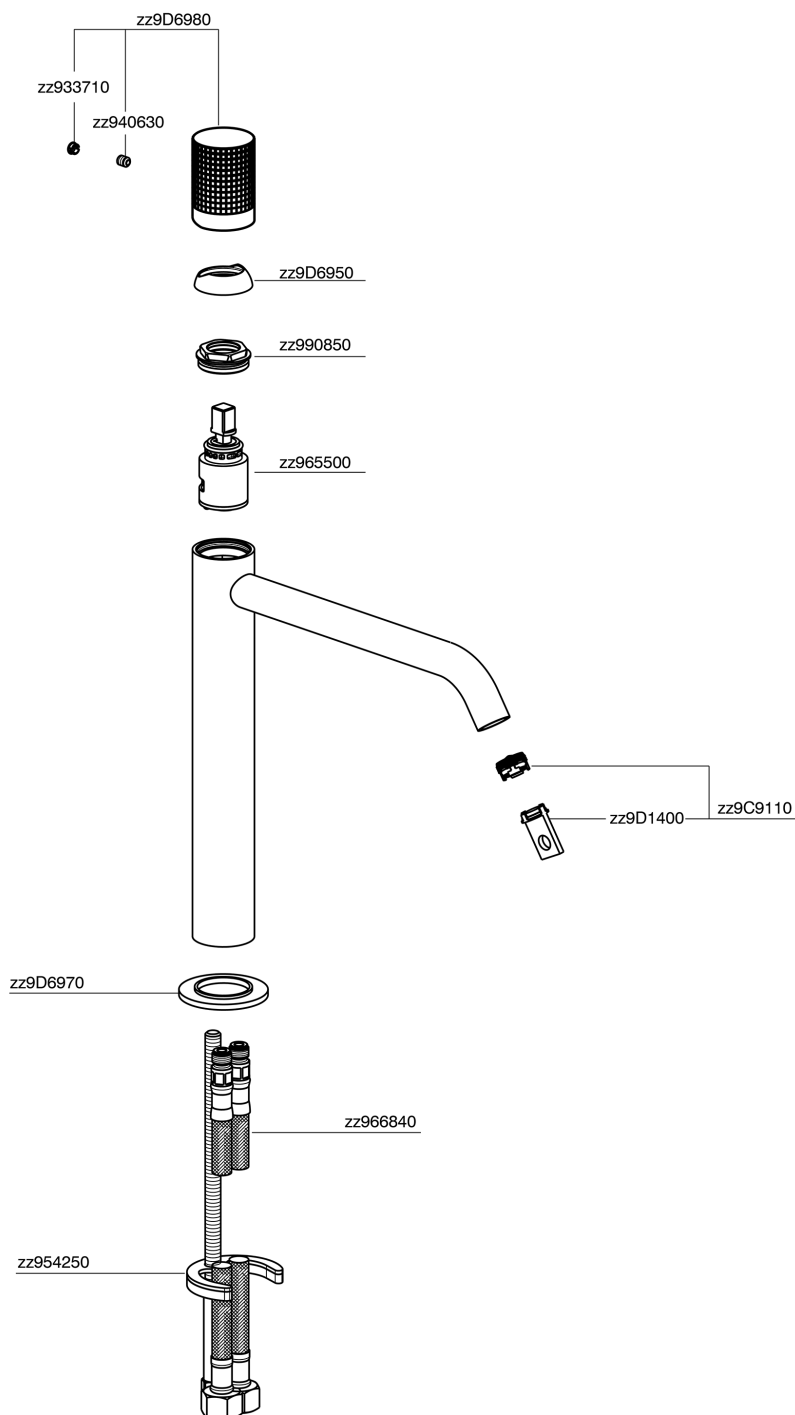

Single lever tall washbasin mixer NUANCE X32_X1003544

MODEL **X1003544**

Single lever tall washbasin mixer, without automatic pop up waste, G.3/8" Stainless Steel Flexible, Inox AISI 316L

AVAILABLE FINISHINGS

-  **D1** D1 Brushed Inox
-  **5H** 5H Dark Brass Brushed
-  **5L** 5L Brushed Black Titanium
-  **5N** 5N Brushed Rose Gold

CHARACTERISTICS

Cartridge Spare Parts **ZZ96550000**

25 mm Cartridge

Single lever tall washbasin mixer NUANCE X32_X1003544

X1003544

<https://en.cisal.it/single-lever-tall-washbasin-mixer-nuance-x32-x1003544>

2026-04-09