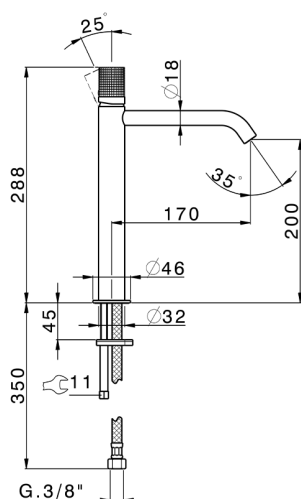

Single lever tall washbasin mixer NUANCE X32_X1003544

MODEL **X1003544**

Single lever tall washbasin mixer, without automatic pop up waste, G.3/8" Stainless Steel Flexible, Inox AISI 316L

AVAILABLE FINISHINGS

-  **D1** D1 Brushed Inox
-  **5H** 5H Dark Brass Brushed
-  **5L** 5L Brushed Black Titanium
-  **5N** 5N Brushed Rose Gold

CHARACTERISTICS

Cartridge Spare Parts **ZZ96550000**

25 mm Cartridge

Single lever tall washbasin mixer NUANCE X32_X1003544

X1003544

<https://en.cisal.it/single-lever-tall-washbasin-mixer-nuance-x32-x1003544>

2026-04-29