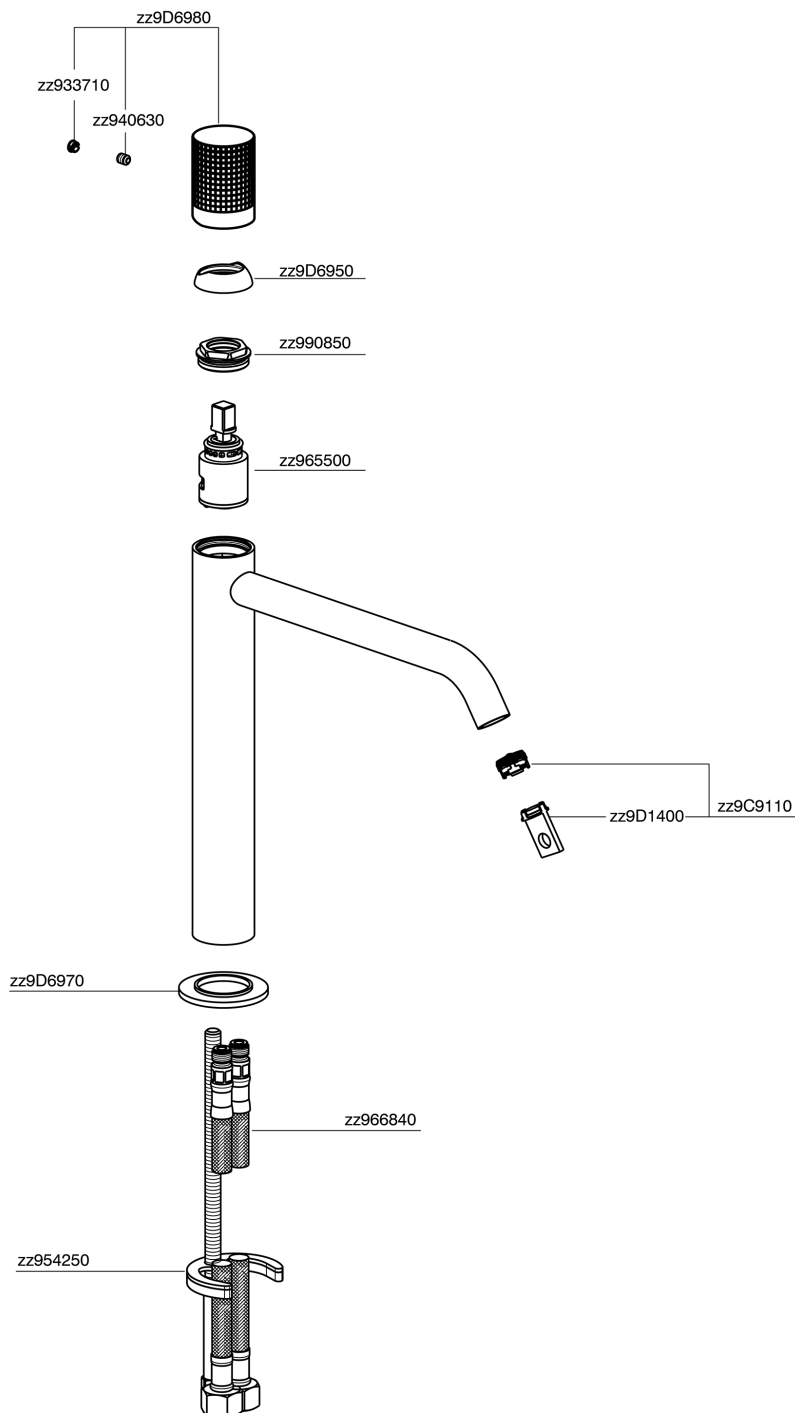

Single lever tall washbasin mixer NUANCE X32_X1003544

MODEL **X1003544**

Single lever tall washbasin mixer, without automatic pop up waste, G.3/8" Stainless Steel Flexible, Inox AISI 316L

AVAILABLE FINISHINGS

-  **D1** D1 Brushed Inox
-  **5H** 5H Dark Brass Brushed
-  **5L** 5L Brushed Black Titanium
-  **5N** 5N Brushed Rose Gold

CHARACTERISTICS

Cartridge Spare Parts **ZZ96550000**

25 mm Cartridge

Single lever tall washbasin mixer NUANCE X32_X1003544

X1003544

<https://en.cisal.it/single-lever-tall-washbasin-mixer-nuance-x32-x1003544>

2026-04-29