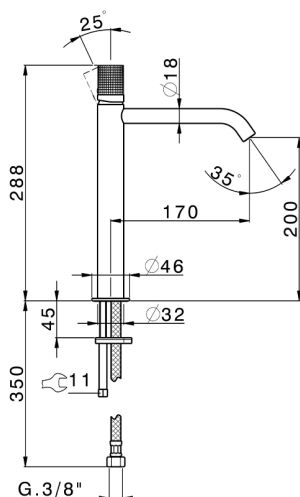

Single lever tall washbasin mixer NUANCE X32_X1003544

MODEL **X1003544**

Single lever tall washbasin mixer, without automatic pop up waste, G.3/8" Stainless Steel Flexible, Inox AISI 316L

AVAILABLE FINISHINGS

-  **D1** D1 Brushed Inox
-  **5H** 5H Dark Brass Brushed
-  **5L** 5L Brushed Black Titanium
-  **5N** 5N Brushed Rose Gold

CHARACTERISTICS

Cartridge Spare Parts **ZZ96550000**

25 mm Cartridge

Single lever tall washbasin mixer NUANCE X32_X1003544

X1003544

<https://en.cisal.it/single-lever-tall-washbasin-mixer-nuance-x32-x1003544>

2026-04-09