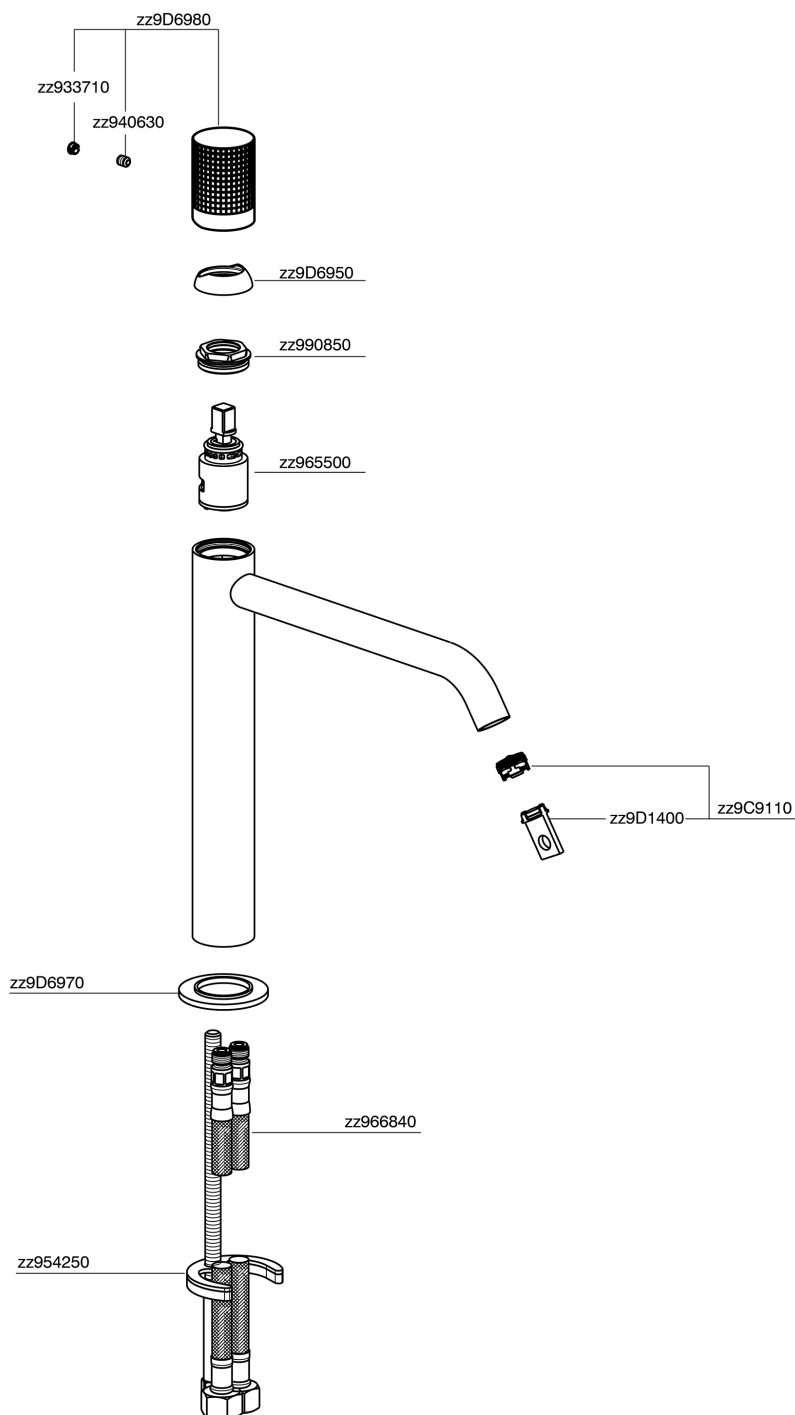

## Single lever tall washbasin mixer NUANCE X32\_X1003544

X1003544

<https://en.cisal.it/single-lever-tall-washbasin-mixer-nuance-x32-x1003544>

2026-04-29