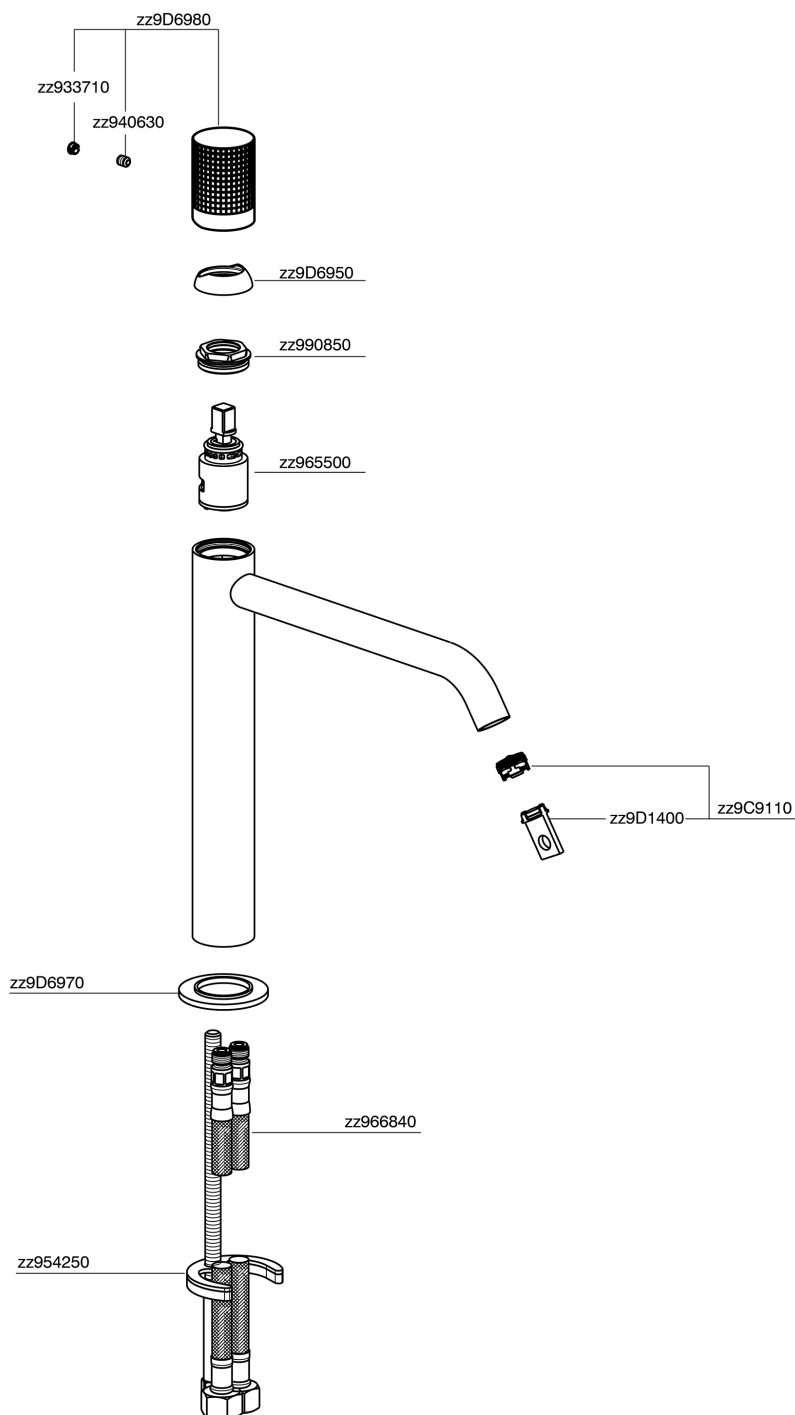

Single lever tall washbasin mixer NUANCE X32_X1003544

X1003544

<https://en.cisal.it/single-lever-tall-washbasin-mixer-nuance-x32-x1003544>

2026-05-20