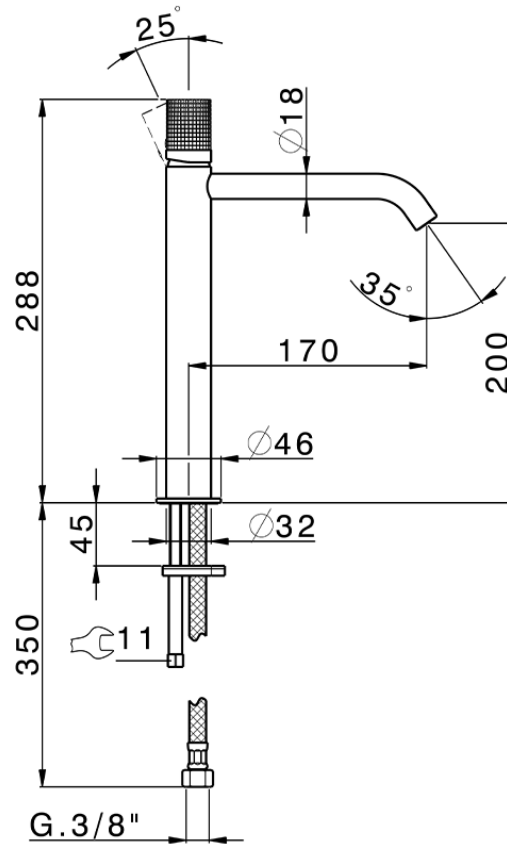

Single lever tall washbasin mixer NUANCE X32_X1003544

X1003544

<https://en.cisal.it/single-lever-tall-washbasin-mixer-nuance-x32-x1003544>

2026-05-20