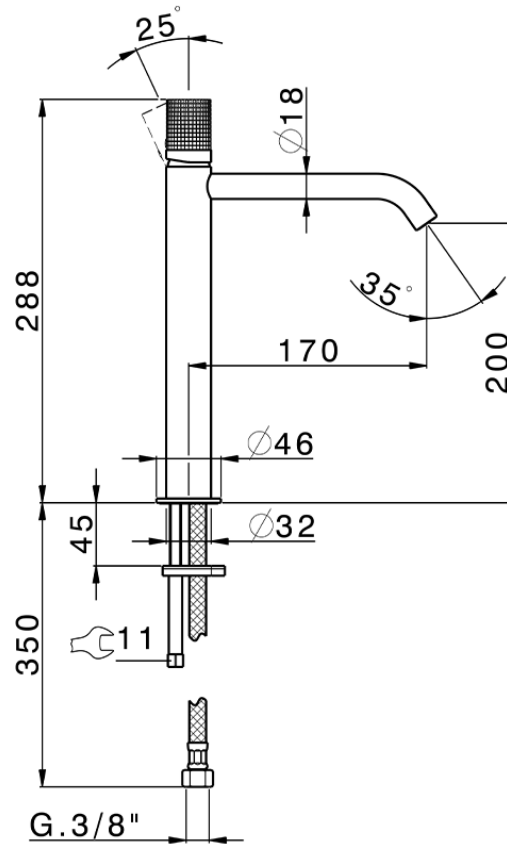

## Single lever tall washbasin mixer NUANCE X32\_X1003544

X1003544

<https://en.cisal.it/single-lever-tall-washbasin-mixer-nuance-x32-x1003544>

2026-04-30