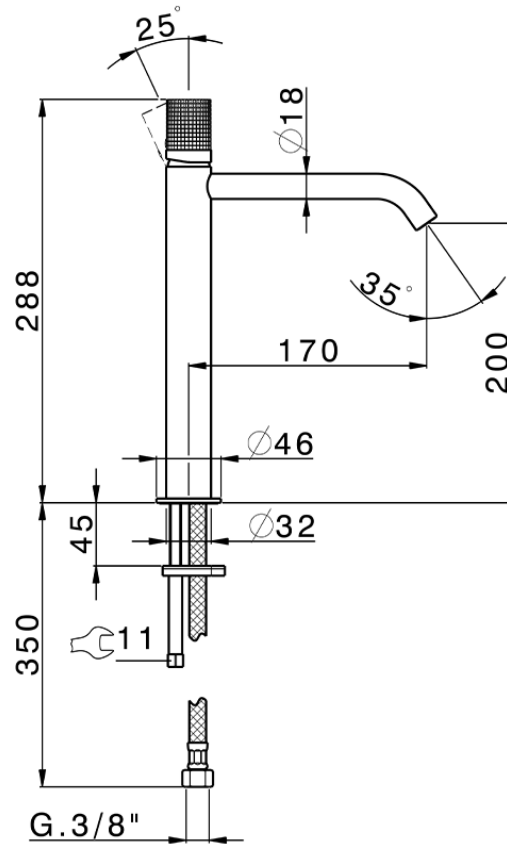

Single lever tall washbasin mixer NUANCE X32_X1003544

X1003544

<https://en.cisal.it/single-lever-tall-washbasin-mixer-nuance-x32-x1003544>

2026-06-14