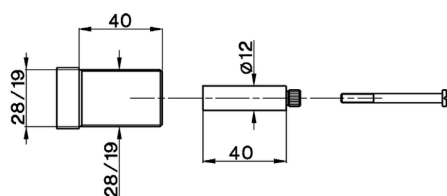

Extension COMPONENTS_ZA007450

MODEL **ZA007450**

Extension, for concealed valve art.30

AVAILABLE FINISHINGS

21 21 Chrome

24 24 Gold

CHARACTERISTICS

2026-07-01