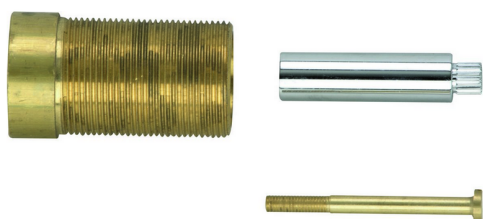

Extension COMPONENTS_ZA007450

MODEL **ZA007450**

Extension, for concealed valve art.30

AVAILABLE FINISHINGS

21 21 Chrome

24 24 Gold

CHARACTERISTICS

2026-07-01