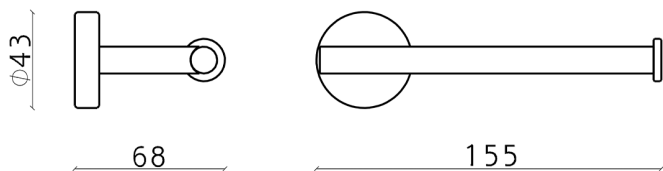

## Toilet paper holder XION\_XI090401

MODEL **XI090401**

Toilet paper holder, Inox AISI 304

AVAILABLE FINISHINGS

CHARACTERISTICS

2024-12-22