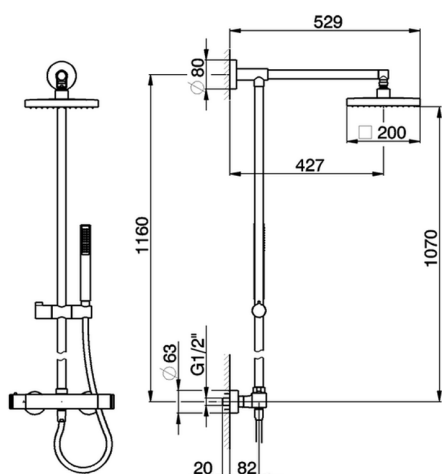

Thermostatic shower column, 2-functions SHOWER COLUMNS_RRC78010

MODEL **RRC78010**

Thermostatic shower column, 2-functions, 2 outlet deviasstop, not adjustable riser column, sliding handshower holder, D.26 mm ABS minimalistic one spray handshower, 200x200 mm square showerhead, 150 cm smooth SUPREME Flexible Hose

AVAILABLE FINISHINGS

CHARACTERISTICS

Cartridge Spare Parts **22.04A.AR - ZZ97279004**

Argo 2 (long filter) Thermostatic Valve

DeviaStop

The Cisal Devia Stop technology allows to adjust the water flow and to direct it to the selected output point (overhead soaker, hand shower, etc).