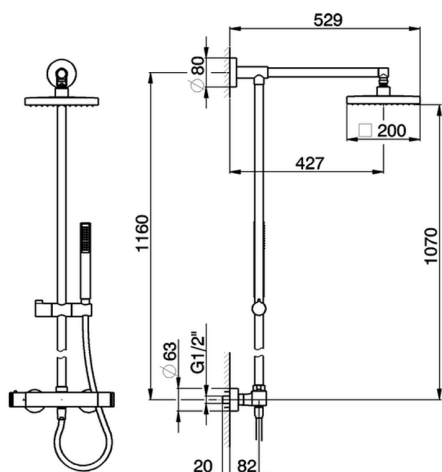

## Thermostatic shower column, 2-functions **SHOWER COLUMNS\_RRC78010**

MODEL **RRC78010**

Thermostatic shower column, 2-functions, 2 outlet deviasop, not adjustable riser column, sliding handshower holder, D.26 mm ABS minimalistic one spray handshower, 200x200 mm square showerhead, 150 cm smooth SUPREME Flexible Hose

AVAILABLE FINISHINGS

CHARACTERISTICS

Cartridge Spare Parts **22.04A.AR - ZZ97279004**

**Argo 2 (long filter) Thermostatic Valve**

### DeviaStop

The Cisal Devia Stop technology allows to adjust the water flow and to direct it to the selected output point (overhead soaker, hand shower, etc).