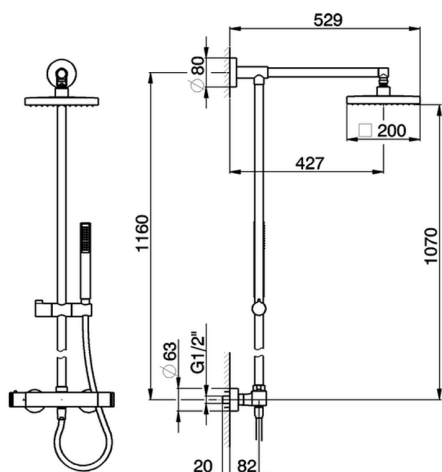

## Thermostatic shower column, 2-functions SHOWER COLUMNS\_RRC78010

MODEL **RRC78010**

Thermostatic shower column, 2-functions, 2 outlet devia stop, not adjustable riser column, sliding handshower holder, D.26 mm ABS minimalistic one spray handshower, 200x200 mm square showerhead, 150 cm smooth SUPREME Flexible Hose

AVAILABLE FINISHINGS

CHARACTERISTICS

Cartridge Spare Parts **22.04A.AR - ZZ97279004**

**Argo 2 (long filter) Thermostatic Valve**

### DeviaStop

The Cisal Devia Stop technology allows to adjust the water flow and to direct it to the selected output point (overhead soaker, hand shower, etc).