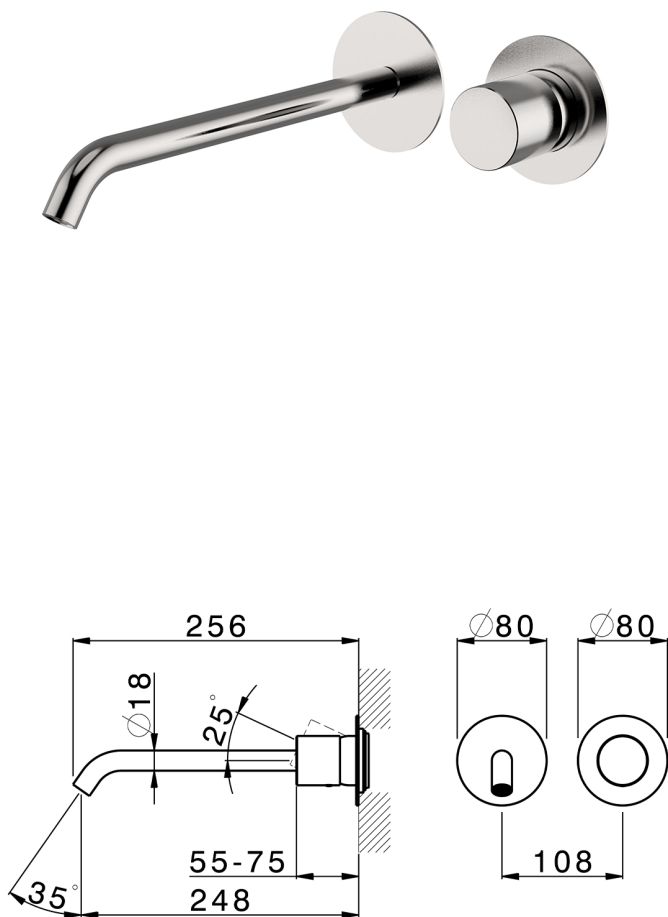

Exposed part for single lever washbasin valve SMOOTH X32_X3005511

MODEL **X3005511**

Exposed part for single lever washbasin valve, without concealed part, spout L.250 mm, for item Easy-Box ZA002450-ZA025510, with smooth handle - Inox AISI 316L

AVAILABLE FINISHINGS

-  **5H** 5H Dark Brass Brushed
-  **5L** 5L Brushed Black Titanium
-  **5N** 5N Brushed Rose Gold
-  **D1** D1 Brushed Inox

CHARACTERISTICS

Installation **Concealed**
 Required concealed parts **ZA002450**

Exposed part for single lever washbasin valve SMOOTH X32_X3005511

X3005511

<https://en.cisal.it/exposed-part-for-single-lever-washbasin-valve-smooth-x32x3005511>

2024-09-19