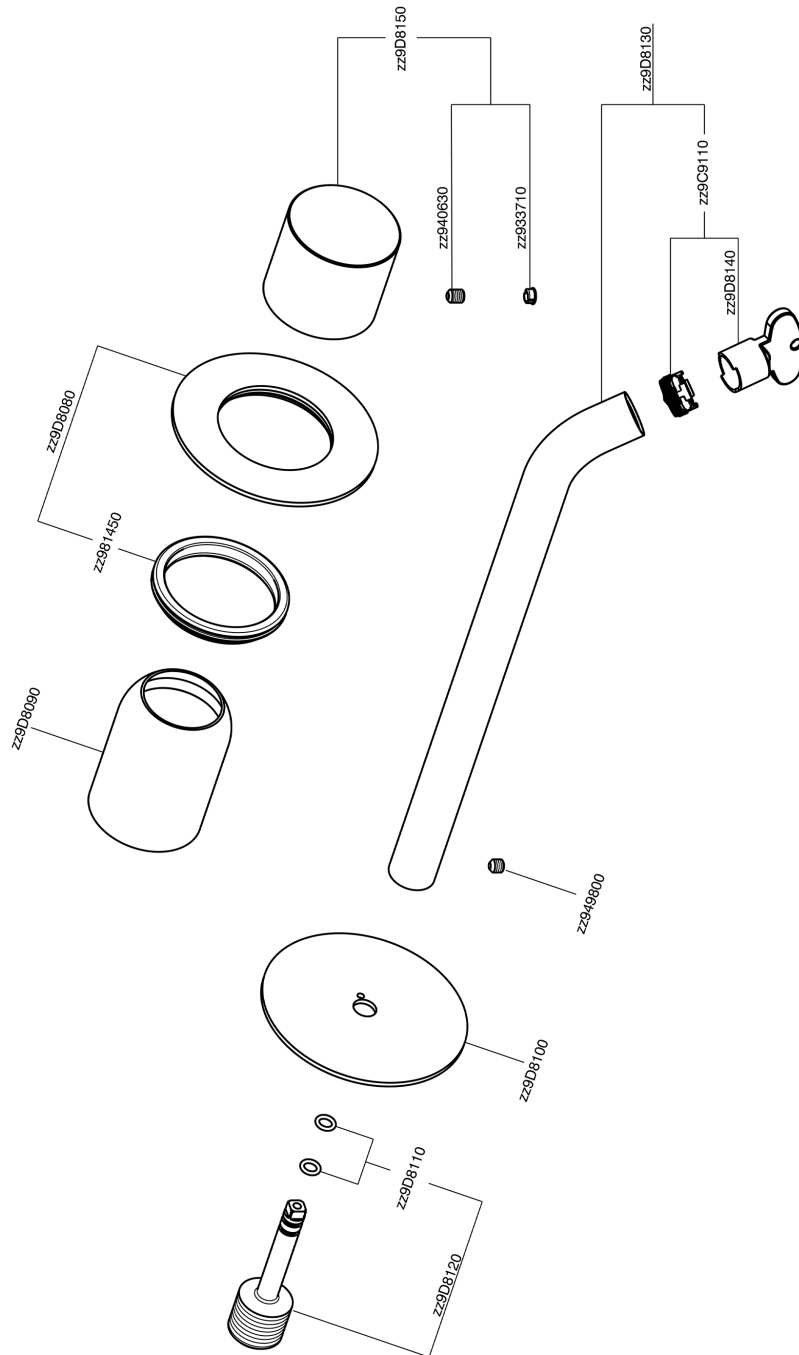

Exposed part for single lever washbasin valve SMOOTH X32_X3005511

MODEL **X3005511**

Exposed part for single lever washbasin valve, without concealed part, spout L.250 mm, for item Easy-Box ZA002450-ZA025510, with smooth handle - Inox AISI 316L

AVAILABLE FINISHINGS

-  **5H** 5H Dark Brass Brushed
-  **5L** 5L Brushed Black Titanium
-  **5N** 5N Brushed Rose Gold
-  **D1** D1 Brushed Inox

CHARACTERISTICS

Installation **Concealed**
 Required concealed parts **ZA002450**

Exposed part for single lever washbasin valve SMOOTH X32_X3005511

X3005511

<https://en.cisal.it/exposed-part-for-single-lever-washbasin-valve-smooth-x32x3005511>

2024-09-19