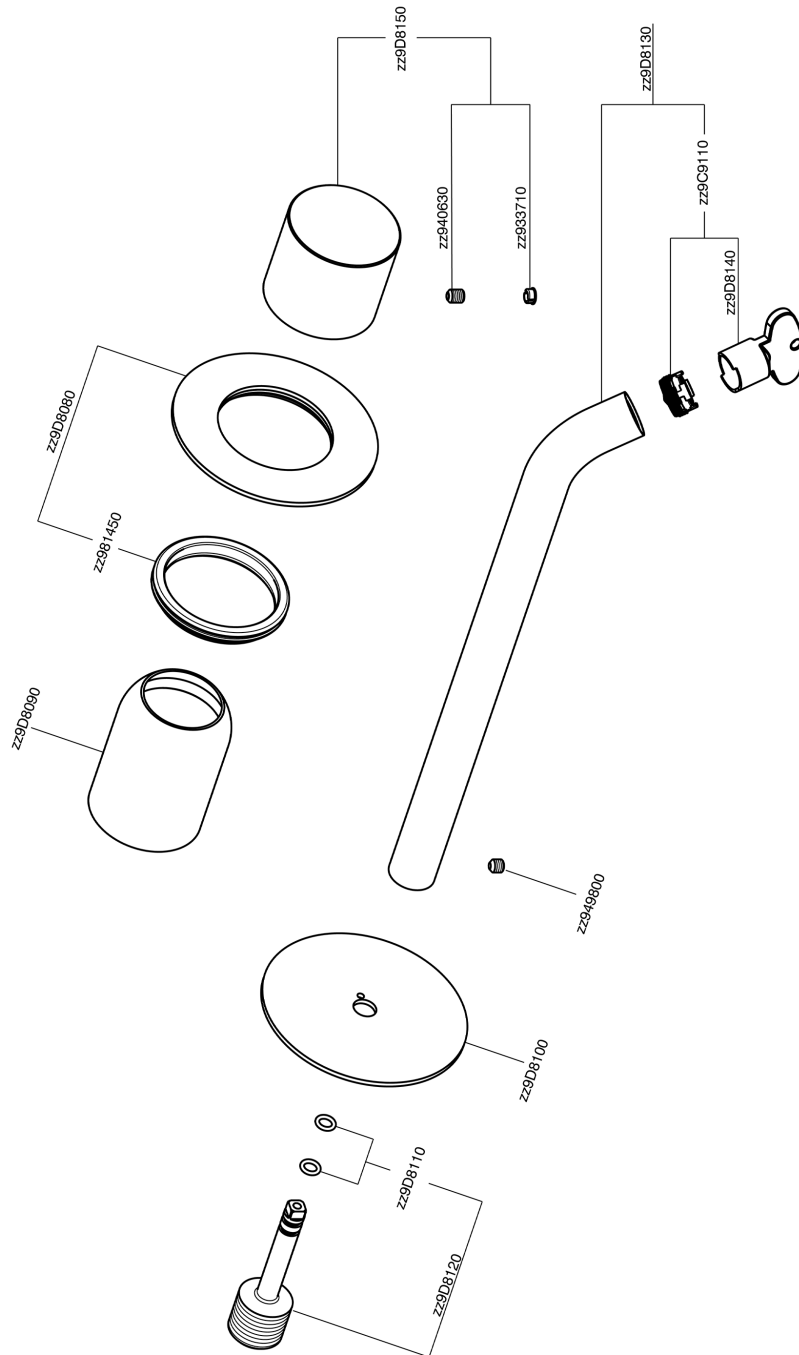

Exposed part for single lever washbasin valve SMOOTH X32_X3005511

X3005511

<https://en.cisal.it/exposed-part-for-single-lever-washbasin-valve-smooth-x32x3005511>

2024-09-19