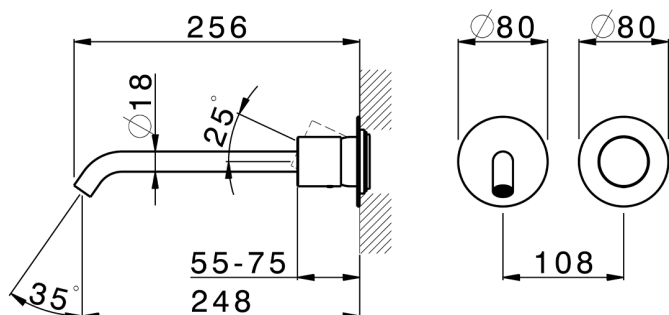

Exposed part for single lever washbasin valve SMOOTH X32_X3005511

MODEL **X3005511**

Exposed part for single lever washbasin valve, without concealed part, spout L.250 mm, for item Easy-Box ZA002450-ZA025510, with smooth handle - Inox AISI 316L

AVAILABLE FINISHINGS

-  **5H** 5H Dark Brass Brushed
-  **5L** 5L Brushed Black Titanium
-  **5N** 5N Brushed Rose Gold
-  **D1** D1 Brushed Inox

CHARACTERISTICS

Installation **Concealed**
 Required concealed parts **ZA002450**

Exposed part for single lever washbasin valve SMOOTH X32_X3005511

X3005511

<https://en.cisal.it/exposed-part-for-single-lever-washbasin-valve-smooth-x32x3005511>

2024-09-19