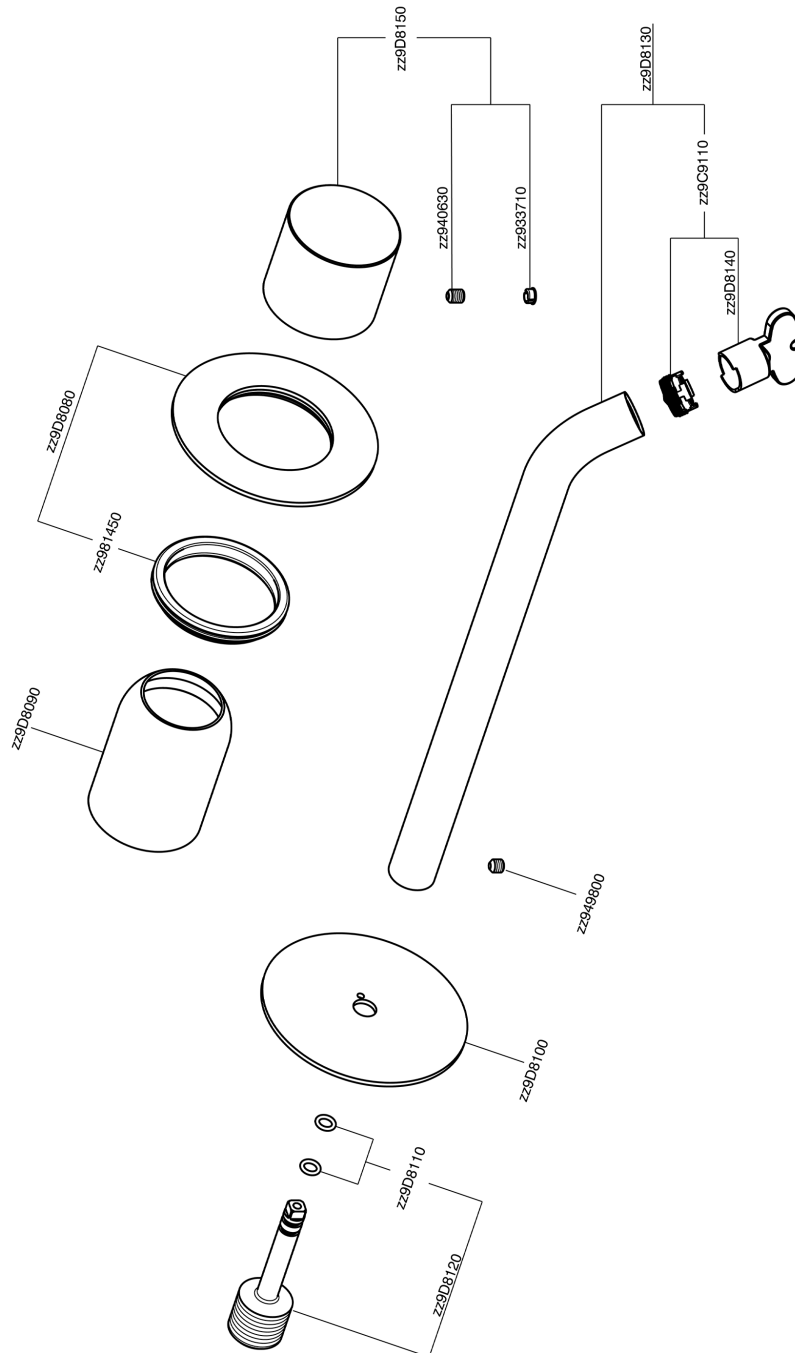

Exposed part for single lever washbasin valve SMOOTH X32_X3005511

MODEL **X3005511**

Exposed part for single lever washbasin valve, without concealed part, spout L.250 mm, for item Easy-Box ZA002450-ZA025510, with smooth handle - Inox AISI 316L

AVAILABLE FINISHINGS

-  **5H** 5H Dark Brass Brushed
-  **5L** 5L Brushed Black Titanium
-  **5N** 5N Brushed Rose Gold
-  **D1** D1 Brushed Inox

CHARACTERISTICS

Installation **Concealed**
 Required concealed parts **ZA002450**

Exposed part for single lever washbasin valve SMOOTH X32_X3005511

X3005511

<https://en.cisal.it/exposed-part-for-single-lever-washbasin-valve-smooth-x32x3005511>

2024-09-19