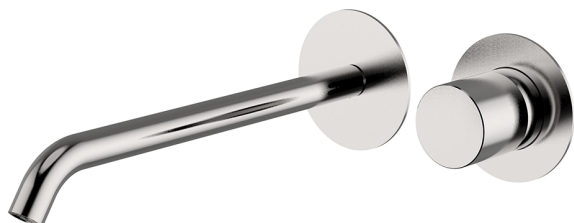

Exposed part for single lever washbasin valve SMOOTH X32_X3005511

MODEL **X3005511**

Exposed part for single lever washbasin valve, without concealed part, spout L.250 mm, for item Easy-Box ZA002450-ZA025510, with smooth handle - Inox AISI 316L

AVAILABLE FINISHINGS

-  **5H** 5H Dark Brass Brushed
-  **5L** 5L Brushed Black Titanium
-  **5N** 5N Brushed Rose Gold
-  **D1** D1 Brushed Inox

CHARACTERISTICS

Installation **Concealed**
 Required concealed parts **ZA002450**

Exposed part for single lever washbasin valve SMOOTH X32_X3005511

X3005511

<https://en.cisal.it/exposed-part-for-single-lever-washbasin-valve-smooth-x32x3005511>

2024-09-19