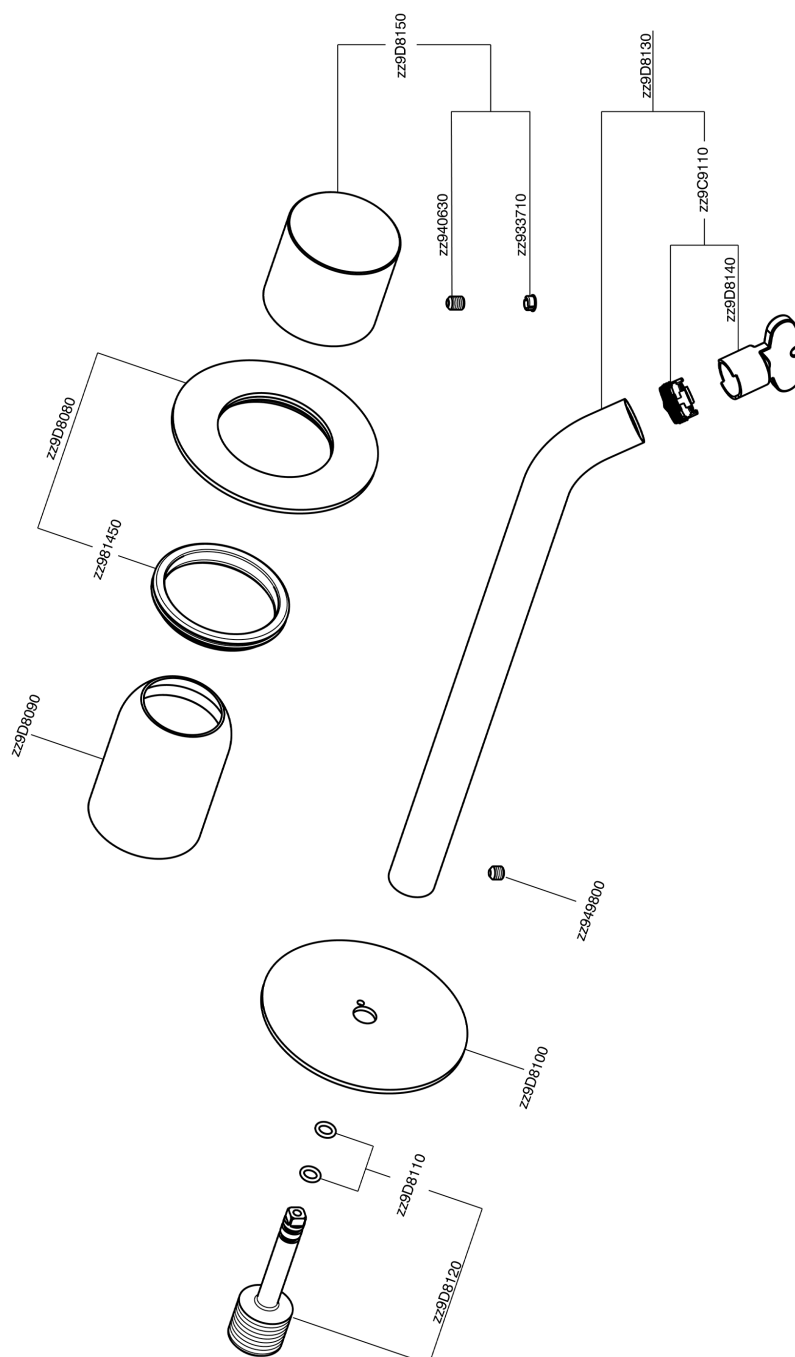

Exposed part for single lever washbasin valve SMOOTH X32_X3005511

X3005511

<https://en.cisal.it/exposed-part-for-single-lever-washbasin-valve-smooth-x32x3005511>

2024-09-19