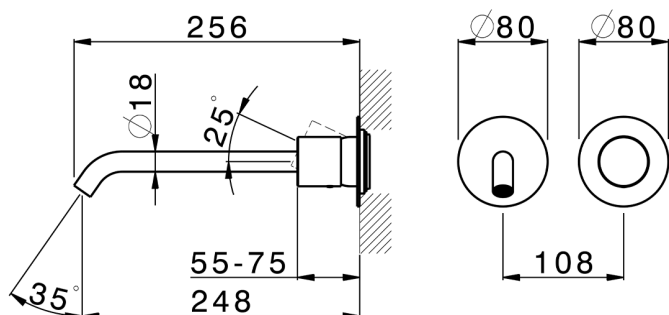

## Exposed part for single lever washbasin valve SMOOTH X32\_X3005511

MODEL **X3005511**

Exposed part for single lever washbasin valve, without concealed part, spout L.250 mm, for item Easy-Box ZA002450-ZA025510, with smooth handle - Inox AISI 316L

## Exposed part for single lever washbasin valve SMOOTH X32\_X3005511

X3005511

<https://en.cisal.it/exposed-part-for-single-lever-washbasin-valve-smooth-x32x3005511>

2024-09-16