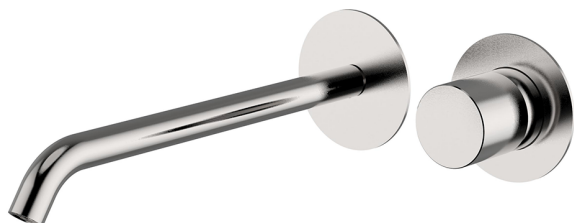

## Exposed part for single lever washbasin valve SMOOTH X32\_X3005511

MODEL **X3005511**

Exposed part for single lever washbasin valve, without concealed part, spout L.250 mm, for item Easy-Box ZA002450-ZA025510, with smooth handle - Inox AISI 316L

### AVAILABLE FINISHINGS

-  **5H** 5H Dark Brass Brushed
-  **5L** 5L Brushed Black Titanium
-  **5N** 5N Brushed Rose Gold
-  **D1** D1 Brushed Inox

## Exposed part for single lever washbasin valve SMOOTH X32\_X3005511

X3005511

<https://en.cisal.it/exposed-part-for-single-lever-washbasin-valve-smooth-x32x3005511>

2024-09-16