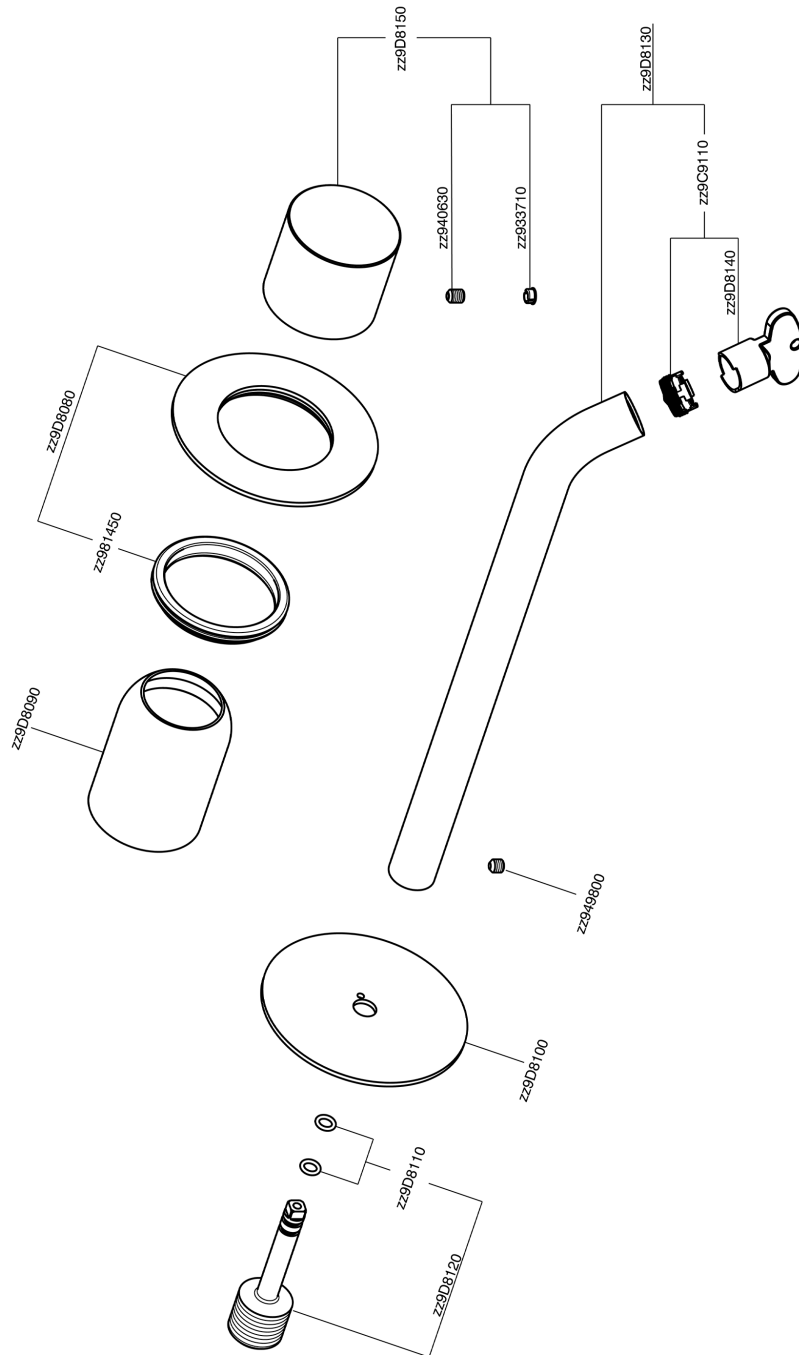

## Exposed part for single lever washbasin valve SMOOTH X32\_X3005511

MODEL **X3005511**

Exposed part for single lever washbasin valve, without concealed part, spout L.250 mm, for item Easy-Box ZA002450-ZA025510, with smooth handle - Inox AISI 316L

### AVAILABLE FINISHINGS

-  **5H** 5H Dark Brass Brushed
-  **5L** 5L Brushed Black Titanium
-  **5N** 5N Brushed Rose Gold
-  **D1** D1 Brushed Inox

### CHARACTERISTICS

Installation **Concealed**  
 Required concealed parts **ZA002450**

## Exposed part for single lever washbasin valve SMOOTH X32\_X3005511

X3005511

<https://en.cisal.it/exposed-part-for-single-lever-washbasin-valve-smooth-x32x3005511>

2024-09-16