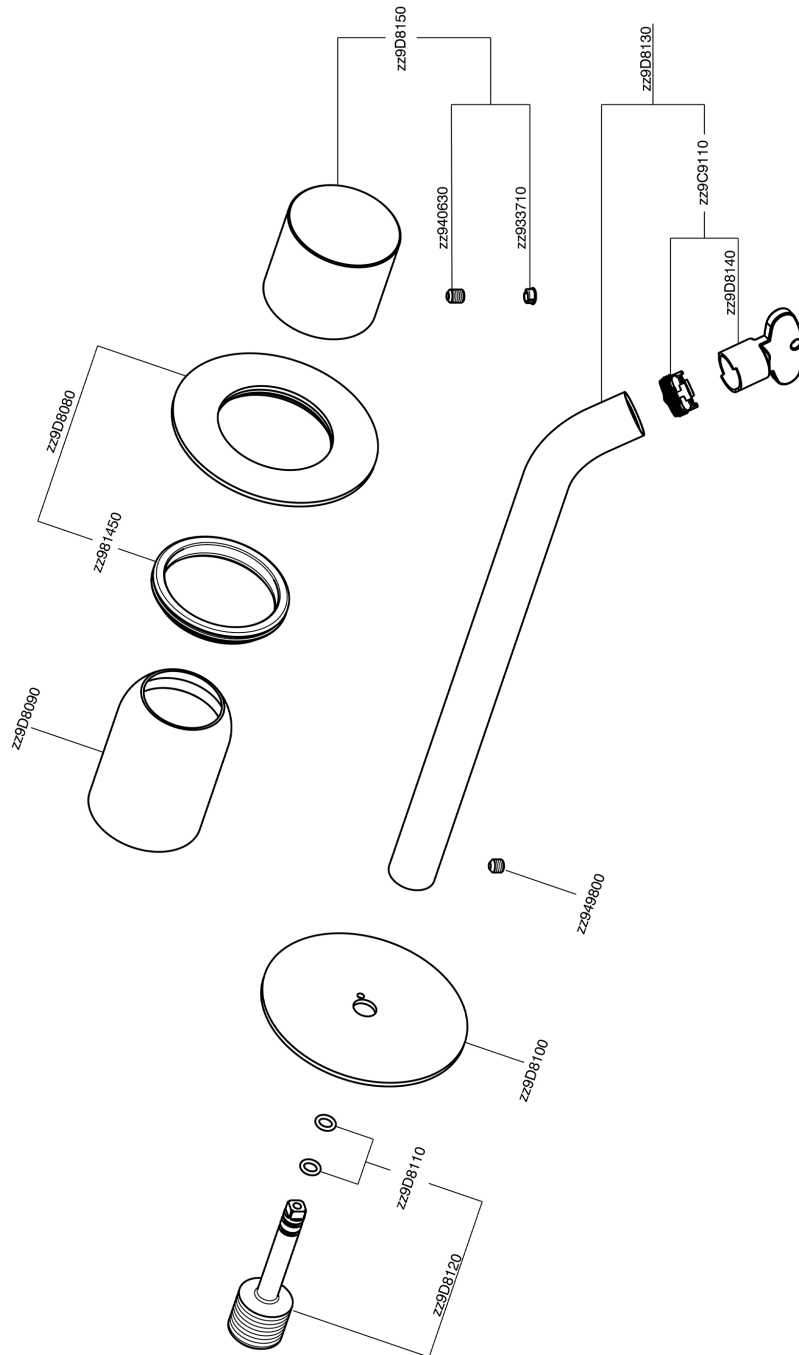

## Exposed part for single lever washbasin valve SMOOTH X32\_X3005511

X3005511

<https://en.cisal.it/exposed-part-for-single-lever-washbasin-valve-smooth-x32x3005511>

2024-09-16