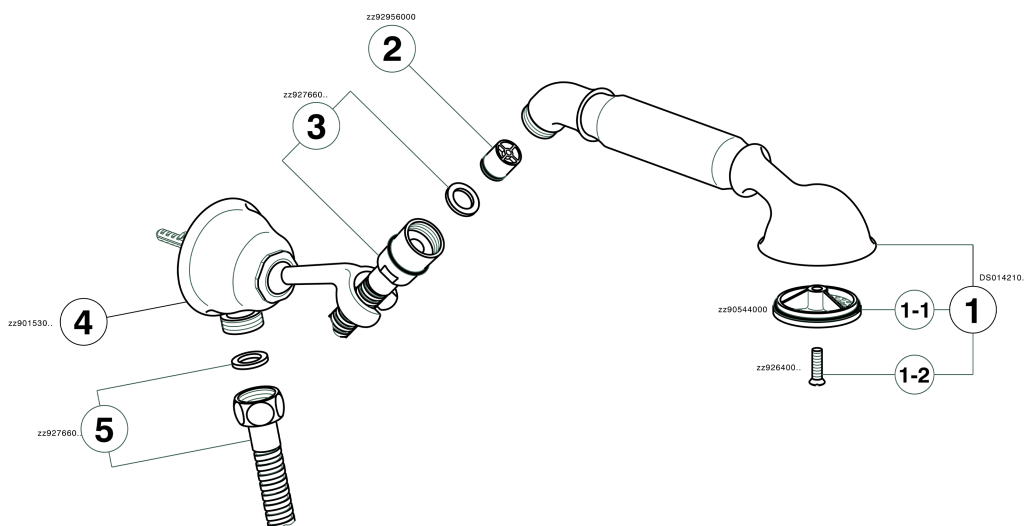

## Shower set with wall elbow ARCANA TOSCANA\_TS003040

MODEL **TS003040**

Shower set with wall elbow, wall mounted swivel handshower holder, Toscana one spray handshower, Brass 120 cm flexible hose

## Shower set with wall elbow ARCANA TOSCANA\_TS003040

TS003040

<https://en.cisal.it/shower-set-with-wall-elbow-arcana-toscana-ts003040>

2026-04-29