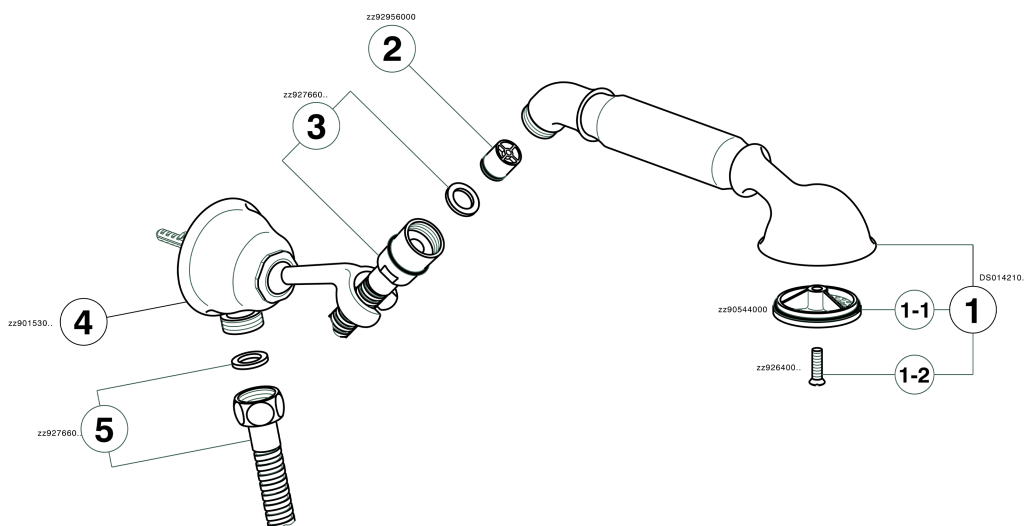

Shower set with wall elbow ARCANA TOSCANA_TS003040

TS003040

<https://en.cisal.it/shower-set-with-wall-elbow-arcana-toscana-ts003040>

2026-04-29