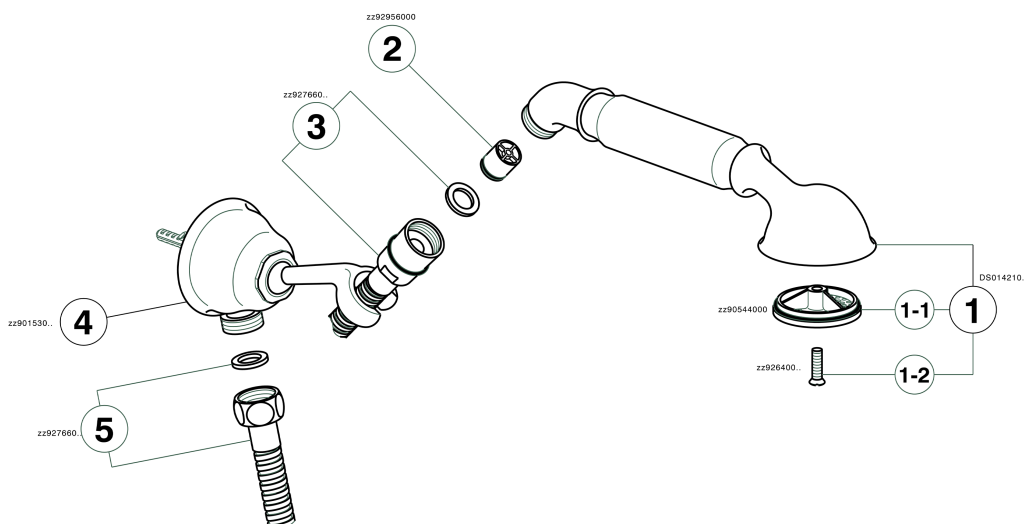

Shower set with wall elbow ARCANA TOSCANA_TS003040

MODEL **TS003040**

Shower set with wall elbow, wall mounted swivel handshower holder, Toscana one spray handshower, Brass 120 cm flexible hose

AVAILABLE FINISHINGS

-  **21** 21 Chrome
-  **24** 24 Gold
-  **26** 26 Old Copper
-  **27** 27 Old Bronze
-  **2A** 2A Satin Brushed Nickel
-  **74** 74 Chrome/Gold

CHARACTERISTICS

Shower set with wall elbow ARCANA TOSCANA_TS003040

TS003040

<https://en.cisal.it/shower-set-with-wall-elbow-arcana-toscana-ts003040>

2026-04-08