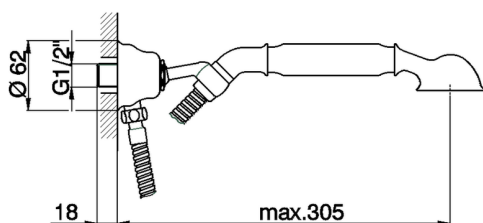

Shower set with wall elbow ARCANA TOSCANA_TS003040

MODEL **TS003040**

Shower set with wall elbow, wall mounted swivel handshower holder, Toscana one spray handshower, Brass 120 cm flexible hose

AVAILABLE FINISHINGS

-  **21** 21 Chrome
-  **24** 24 Gold
-  **26** 26 Old Copper
-  **27** 27 Old Bronze
-  **2A** 2A Satin Brushed Nickel
-  **74** 74 Chrome/Gold

CHARACTERISTICS

Shower set with wall elbow ARCANA TOSCANA_TS003040

TS003040

<https://en.cisal.it/shower-set-with-wall-elbow-arcana-toscana-ts003040>

2026-07-03