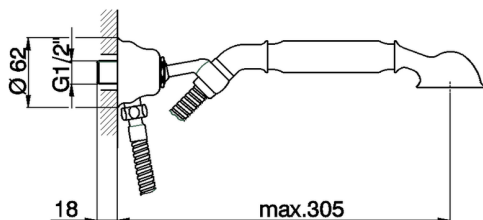

Shower set with wall elbow ARCANA TOSCANA_TS003040

MODEL **TS003040**

Shower set with wall elbow, wall mounted swivel handshower holder, Toscana one spray handshower, Brass 120 cm flexible hose

AVAILABLE FINISHINGS

-  **21** 21 Chrome
-  **24** 24 Gold
-  **26** 26 Old Copper
-  **27** 27 Old Bronze
-  **2A** 2A Satin Brushed Nickel
-  **74** 74 Chrome/Gold

CHARACTERISTICS

Shower set with wall elbow ARCANA TOSCANA_TS003040

TS003040

<https://en.cisal.it/shower-set-with-wall-elbow-arcana-toscana-ts003040>

2026-04-08