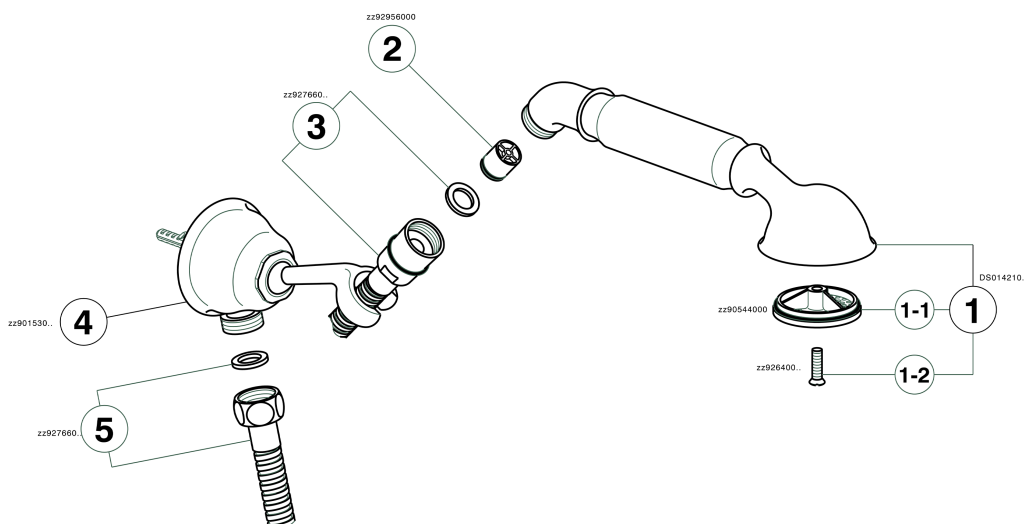

Shower set with wall elbow ARCANA TOSCANA_TS003040

MODEL **TS003040**

Shower set with wall elbow, wall mounted swivel handshower holder, Toscana one spray handshower, Brass 120 cm flexible hose

AVAILABLE FINISHINGS

-  **21** 21 Chrome
-  **24** 24 Gold
-  **26** 26 Old Copper
-  **27** 27 Old Bronze
-  **2A** 2A Satin Brushed Nickel
-  **74** 74 Chrome/Gold

CHARACTERISTICS

Shower set with wall elbow ARCANA TOSCANA_TS003040

TS003040

<https://en.cisal.it/shower-set-with-wall-elbow-arcana-toscana-ts003040>

2026-06-10