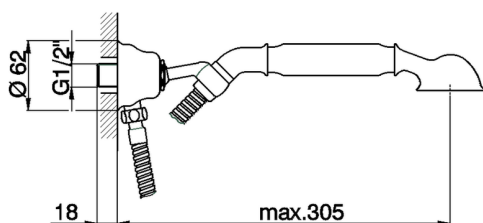

Shower set with wall elbow ARCANA TOSCANA_TS003040

MODEL **TS003040**

Shower set with wall elbow, wall mounted swivel handshower holder, Toscana one spray handshower, Brass 120 cm flexible hose

AVAILABLE FINISHINGS

-  **21** 21 Chrome
-  **24** 24 Gold
-  **26** 26 Old Copper
-  **27** 27 Old Bronze
-  **2A** 2A Satin Brushed Nickel
-  **74** 74 Chrome/Gold

CHARACTERISTICS

Shower set with wall elbow ARCANA TOSCANA_TS003040

TS003040

<https://en.cisal.it/shower-set-with-wall-elbow-arcana-toscana-ts003040>

2026-06-10