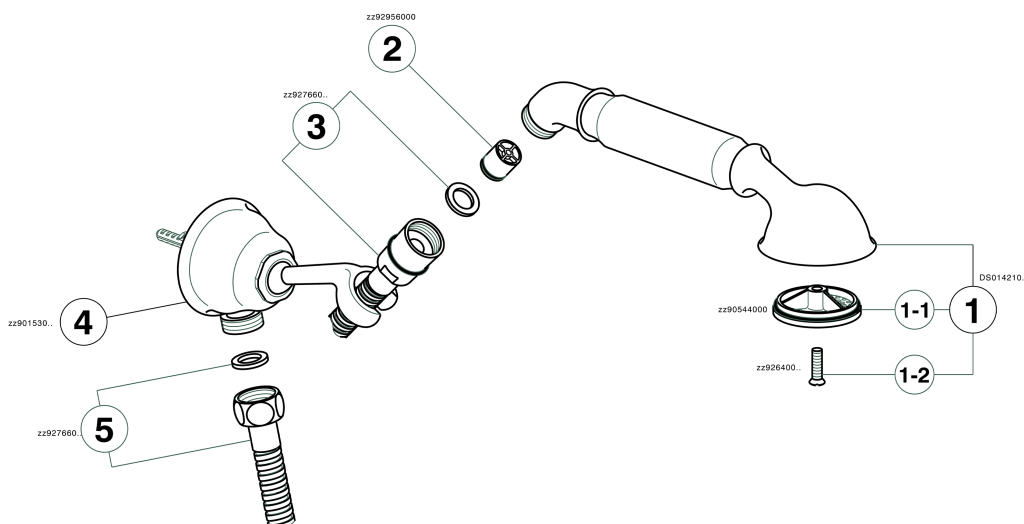

## Shower set with wall elbow ARCANA TOSCANA\_TS003040

TS003040

<https://en.cisal.it/shower-set-with-wall-elbow-arcana-toscana-ts003040>

2026-07-03