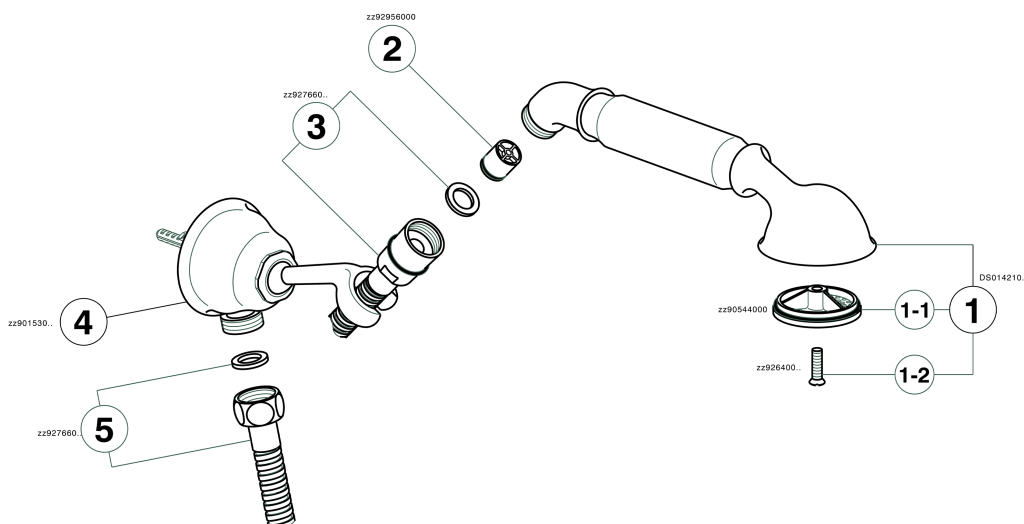

## Shower set with wall elbow ARCANA TOSCANA\_TS003040

TS003040

<https://en.cisal.it/shower-set-with-wall-elbow-arcana-toscana-ts003040>

2026-06-10