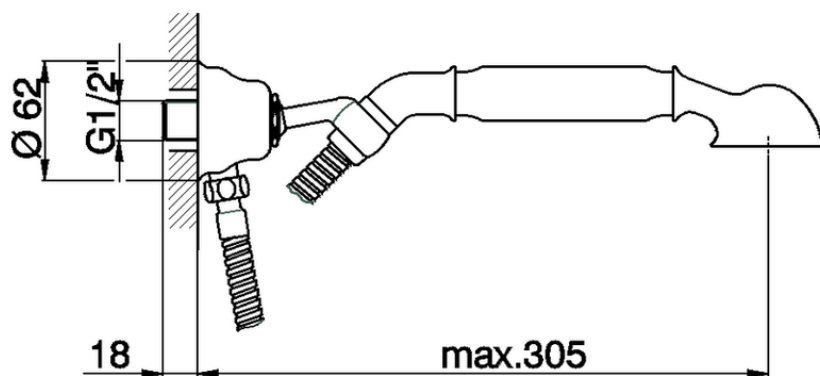

Shower set with wall elbow ARCANA TOSCANA_TS003040

TS003040

<https://en.cisal.it/shower-set-with-wall-elbow-arcana-toscana-ts003040>

2026-06-13