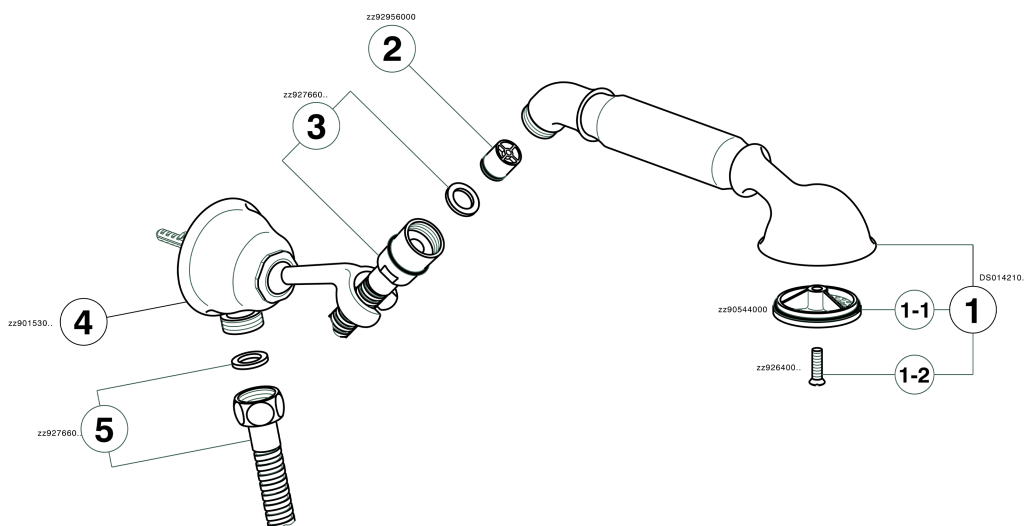

Shower set with wall elbow ARCANA TOSCANA_TS003040

MODEL **TS003040**

Shower set with wall elbow, wall mounted swivel handshower holder, Toscana one spray handshower, Brass 120 cm flexible hose

AVAILABLE FINISHINGS

-  **21** 21 Chrome
-  **24** 24 Gold
-  **26** 26 Old Copper
-  **27** 27 Old Bronze
-  **2A** 2A Satin Brushed Nickel
-  **74** 74 Chrome/Gold

CHARACTERISTICS

Shower set with wall elbow ARCANA TOSCANA_TS003040

TS003040

<https://en.cisal.it/shower-set-with-wall-elbow-arcana-toscana-ts003040>

2026-04-29