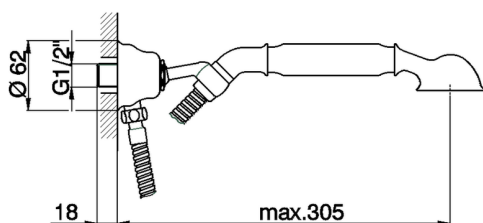

Shower set with wall elbow ARCANA TOSCANA_TS003040

MODEL **TS003040**

Shower set with wall elbow, wall mounted swivel handshower holder, Toscana one spray handshower, Brass 120 cm flexible hose

AVAILABLE FINISHINGS

-  **21** 21 Chrome
-  **24** 24 Gold
-  **26** 26 Old Copper
-  **27** 27 Old Bronze
-  **2A** 2A Satin Brushed Nickel
-  **74** 74 Chrome/Gold

CHARACTERISTICS

Shower set with wall elbow ARCANA TOSCANA_TS003040

TS003040

<https://en.cisal.it/shower-set-with-wall-elbow-arcana-toscana-ts003040>

2026-04-29