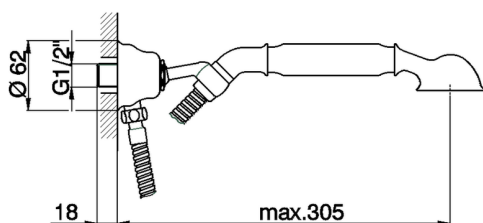

Shower set with wall elbow ARCANA TOSCANA_TS003040

MODEL **TS003040**

Shower set with wall elbow, wall mounted swivel handshower holder, Toscana one spray handshower, Brass 120 cm flexible hose

AVAILABLE FINISHINGS

-  **21** 21 Chrome
-  **24** 24 Gold
-  **26** 26 Old Copper
-  **27** 27 Old Bronze
-  **2A** 2A Satin Brushed Nickel
-  **74** 74 Chrome/Gold

CHARACTERISTICS

Shower set with wall elbow ARCANA TOSCANA_TS003040

TS003040

<https://en.cisal.it/shower-set-with-wall-elbow-arcana-toscana-ts003040>

2026-04-08