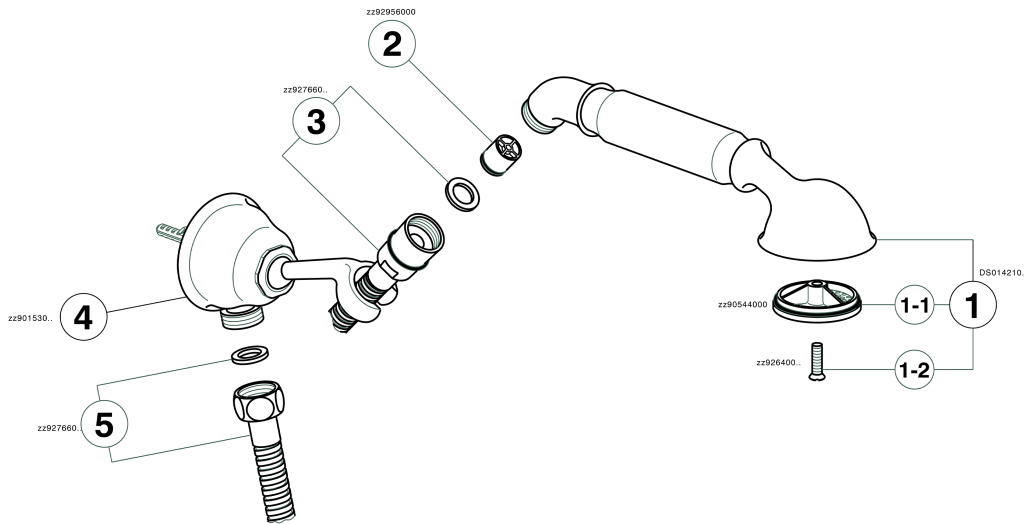

Shower set with wall elbow ARCANA TOSCANA_TS003040

TS003040

<https://en.cisal.it/shower-set-with-wall-elbow-arcana-toscana-ts003040>

2026-05-20