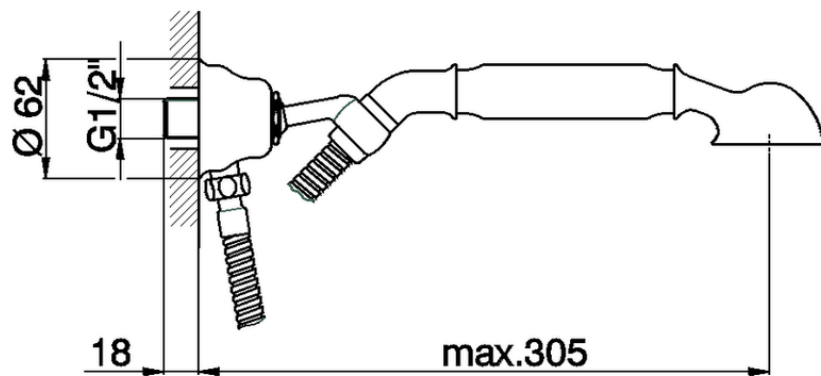

Shower set with wall elbow ARCANA TOSCANA_TS003040

TS003040

<https://en.cisal.it/shower-set-with-wall-elbow-arcana-toscana-ts003040>

2026-06-14