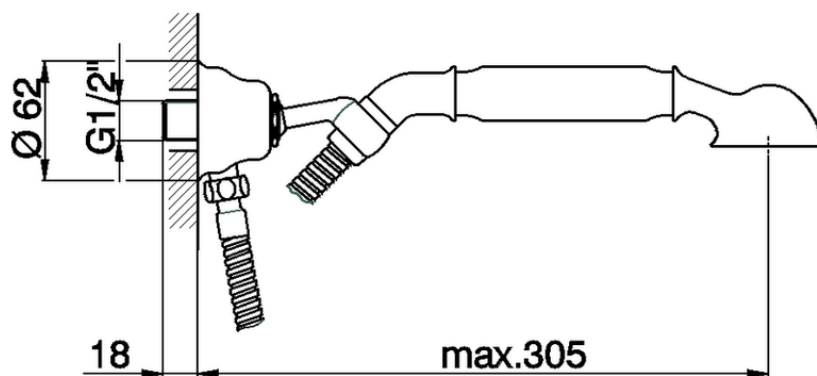

Shower set with wall elbow ARCANA TOSCANA_TS003040

TS003040

<https://en.cisal.it/shower-set-with-wall-elbow-arcana-toscana-ts003040>

2026-04-09