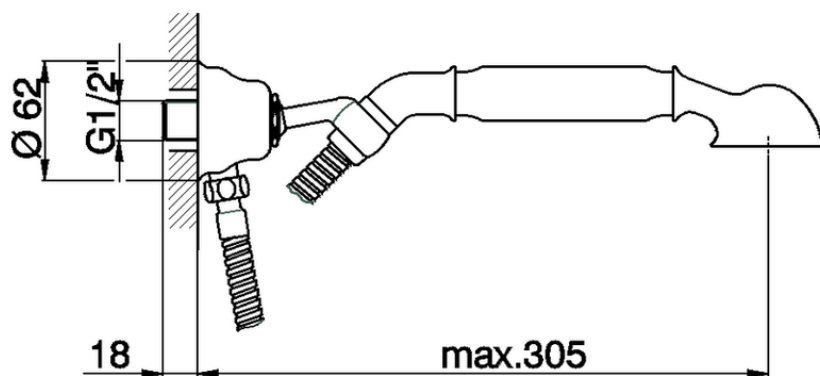

## Shower set with wall elbow ARCANA TOSCANA\_TS003040

TS003040

<https://en.cisal.it/shower-set-with-wall-elbow-arcana-toscana-ts003040>

2026-04-30