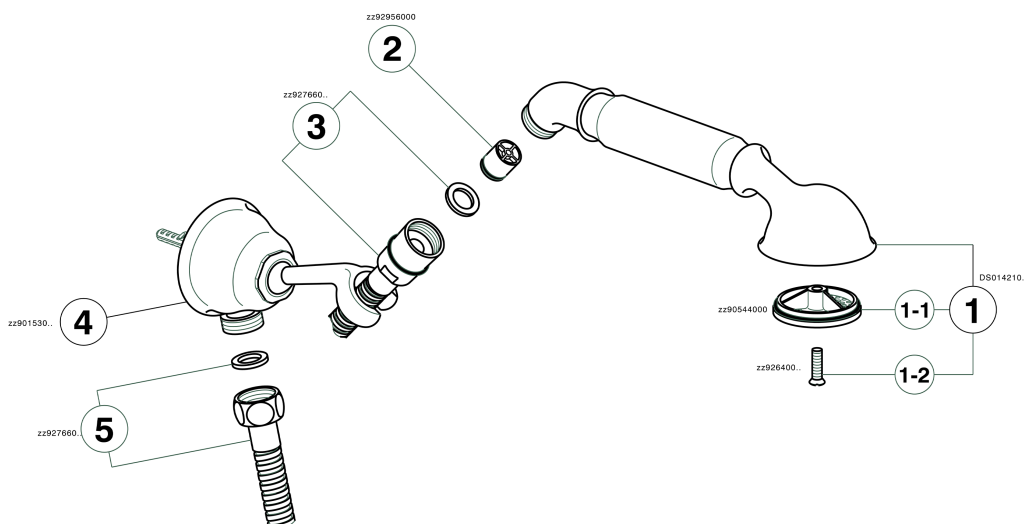

Shower set with wall elbow ARCANA TOSCANA_TS003040

MODEL **TS003040**

Shower set with wall elbow, wall mounted swivel handshower holder, Toscana one spray handshower, Brass 120 cm flexible hose

AVAILABLE FINISHINGS

-  **21** 21 Chrome
-  **24** 24 Gold
-  **26** 26 Old Copper
-  **27** 27 Old Bronze
-  **2A** 2A Satin Brushed Nickel
-  **74** 74 Chrome/Gold

CHARACTERISTICS

Shower set with wall elbow ARCANA TOSCANA_TS003040

TS003040

<https://en.cisal.it/shower-set-with-wall-elbow-arcana-toscana-ts003040>

2026-05-20