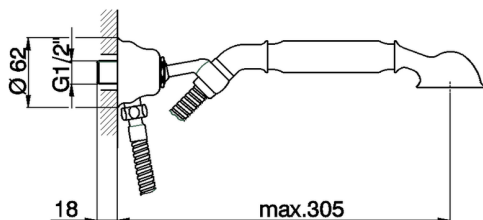

Shower set with wall elbow ARCANA TOSCANA_TS003040

MODEL **TS003040**

Shower set with wall elbow, wall mounted swivel handshower holder, Toscana one spray handshower, Brass 120 cm flexible hose

AVAILABLE FINISHINGS

-  **21** 21 Chrome
-  **24** 24 Gold
-  **26** 26 Old Copper
-  **27** 27 Old Bronze
-  **2A** 2A Satin Brushed Nickel
-  **74** 74 Chrome/Gold

CHARACTERISTICS

Shower set with wall elbow ARCANA TOSCANA_TS003040

TS003040

<https://en.cisal.it/shower-set-with-wall-elbow-arcana-toscana-ts003040>

2026-05-20