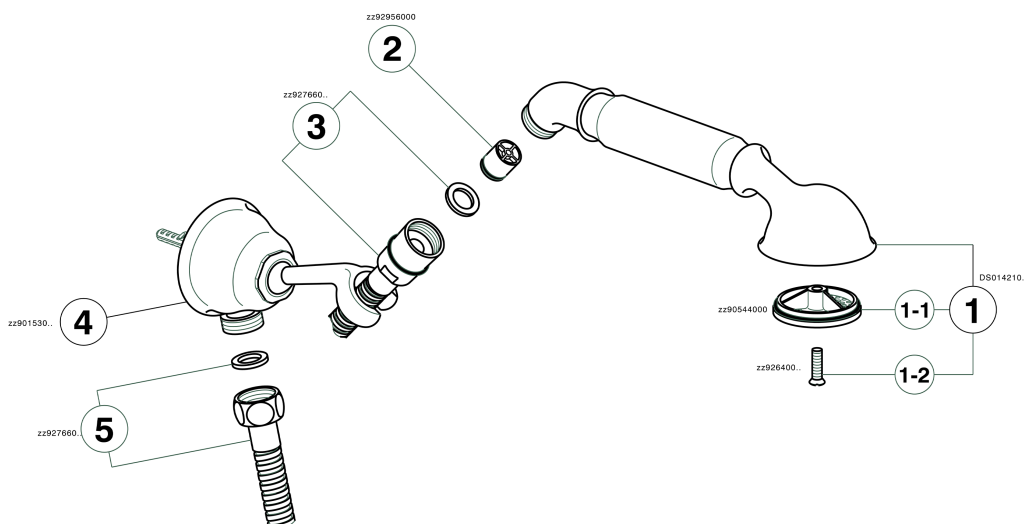

Shower set with wall elbow ARCANA TOSCANA_TS003040

MODEL **TS003040**

Shower set with wall elbow, wall mounted swivel handshower holder, Toscana one spray handshower, Brass 120 cm flexible hose

AVAILABLE FINISHINGS

-  **21** 21 Chrome
-  **24** 24 Gold
-  **26** 26 Old Copper
-  **27** 27 Old Bronze
-  **2A** 2A Satin Brushed Nickel
-  **74** 74 Chrome/Gold

CHARACTERISTICS

Shower set with wall elbow ARCANA TOSCANA_TS003040

TS003040

<https://en.cisal.it/shower-set-with-wall-elbow-arcana-toscana-ts003040>

2026-04-30