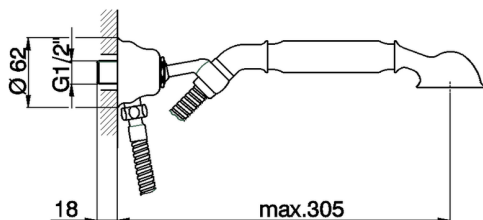

Shower set with wall elbow ARCANA TOSCANA_TS003040

MODEL **TS003040**

Shower set with wall elbow, wall mounted swivel handshower holder, Toscana one spray handshower, Brass 120 cm flexible hose

AVAILABLE FINISHINGS

-  **21** 21 Chrome
-  **24** 24 Gold
-  **26** 26 Old Copper
-  **27** 27 Old Bronze
-  **2A** 2A Satin Brushed Nickel
-  **74** 74 Chrome/Gold

CHARACTERISTICS

Shower set with wall elbow ARCANA TOSCANA_TS003040

TS003040

<https://en.cisal.it/shower-set-with-wall-elbow-arcana-toscana-ts003040>

2026-04-30