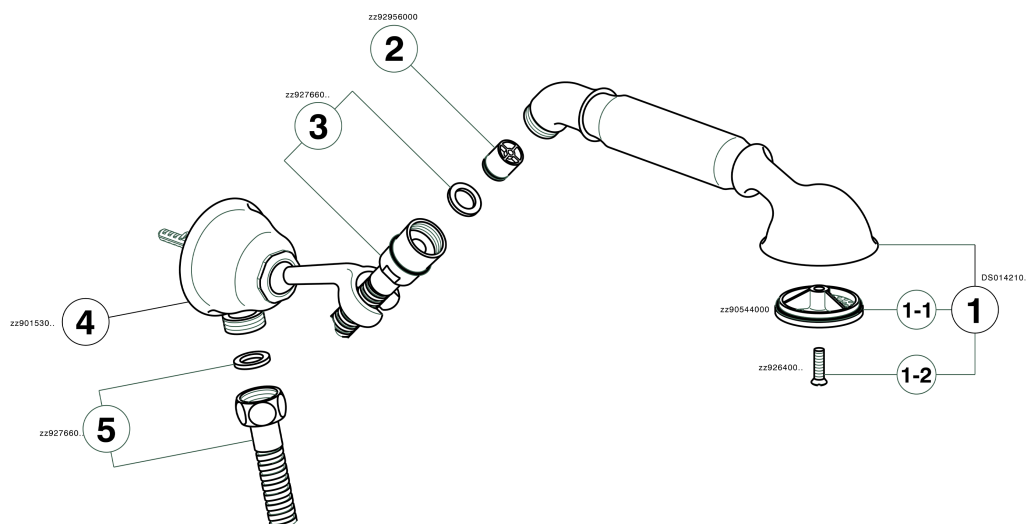

## Shower set with wall elbow ARCANA TOSCANA\_TS003040

TS003040

<https://en.cisal.it/shower-set-with-wall-elbow-arcana-toscana-ts003040>

2026-06-14