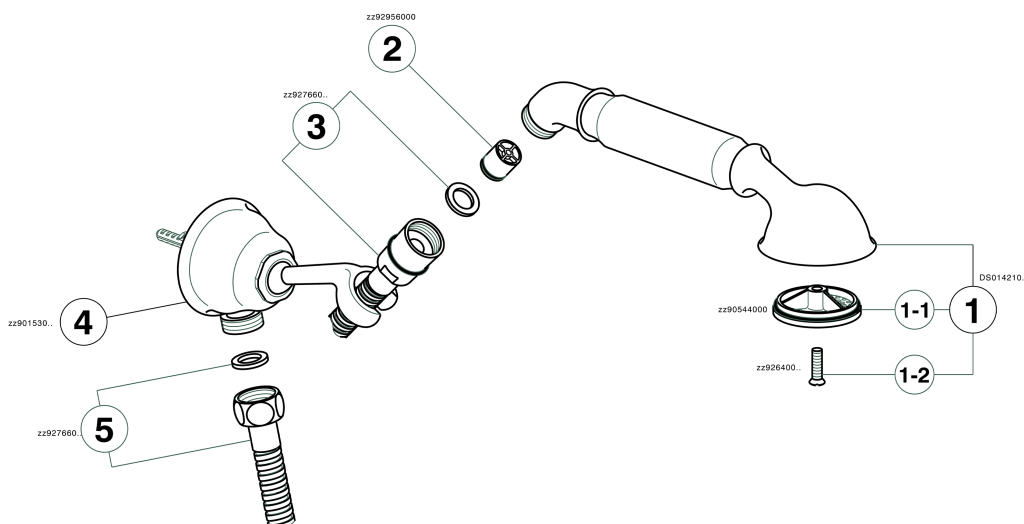

Shower set with wall elbow ARCANA TOSCANA_TS003040

TS003040

<https://en.cisal.it/shower-set-with-wall-elbow-arcana-toscana-ts003040>

2026-04-08