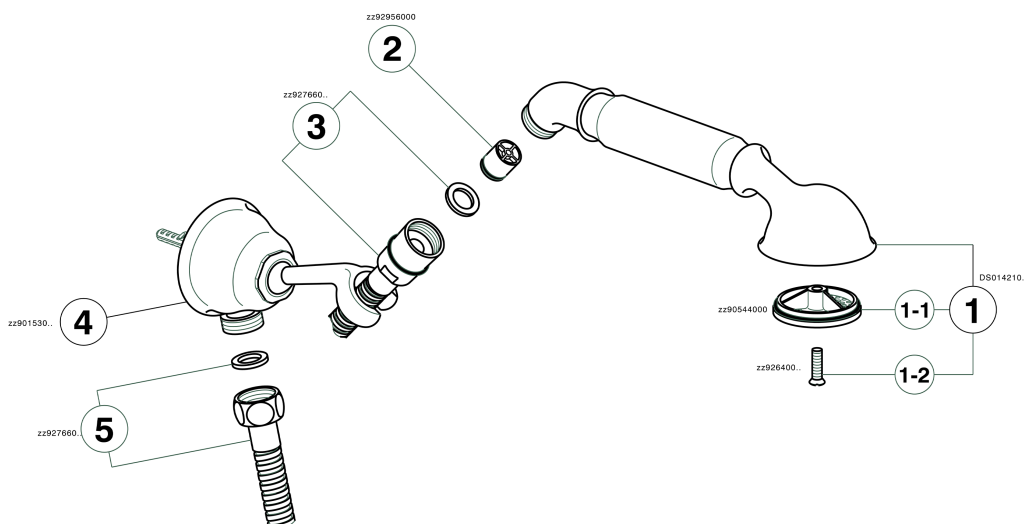

## Shower set with wall elbow ARCANA TOSCANA\_TS003040

MODEL **TS003040**

Shower set with wall elbow, wall mounted swivel handshower holder, Toscana one spray handshower, Brass 120 cm flexible hose

## Shower set with wall elbow ARCANA TOSCANA\_TS003040

TS003040

<https://en.cisal.it/shower-set-with-wall-elbow-arcana-toscana-ts003040>

2026-06-16