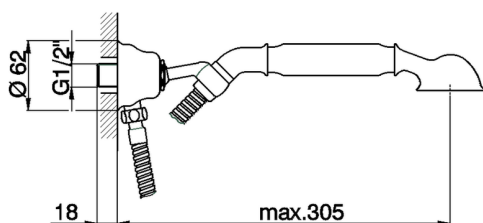

Shower set with wall elbow ARCANA TOSCANA_TS003040

MODEL **TS003040**

Shower set with wall elbow, wall mounted swivel handshower holder, Toscana one spray handshower, Brass 120 cm flexible hose

AVAILABLE FINISHINGS

-  **21** 21 Chrome
-  **24** 24 Gold
-  **26** 26 Old Copper
-  **27** 27 Old Bronze
-  **2A** 2A Satin Brushed Nickel
-  **74** 74 Chrome/Gold

CHARACTERISTICS

Shower set with wall elbow ARCANA TOSCANA_TS003040

TS003040

<https://en.cisal.it/shower-set-with-wall-elbow-arcana-toscana-ts003040>

2026-05-20