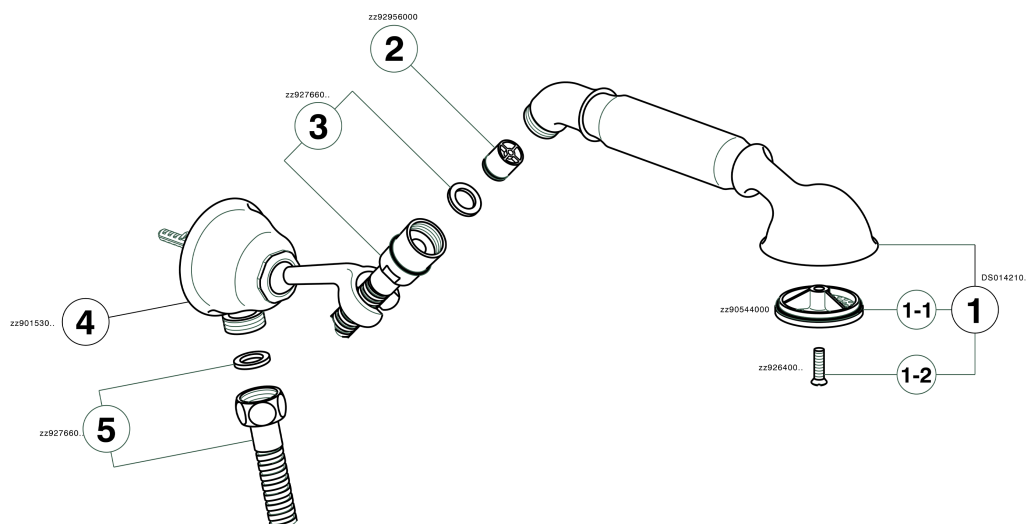

## Shower set with wall elbow ARCANA TOSCANA\_TS003040

MODEL **TS003040**

Shower set with wall elbow, wall mounted swivel handshower holder, Toscana one spray handshower, Brass 120 cm flexible hose

## Shower set with wall elbow ARCANA TOSCANA\_TS003040

TS003040

<https://en.cisal.it/shower-set-with-wall-elbow-arcana-toscana-ts003040>

2026-04-09