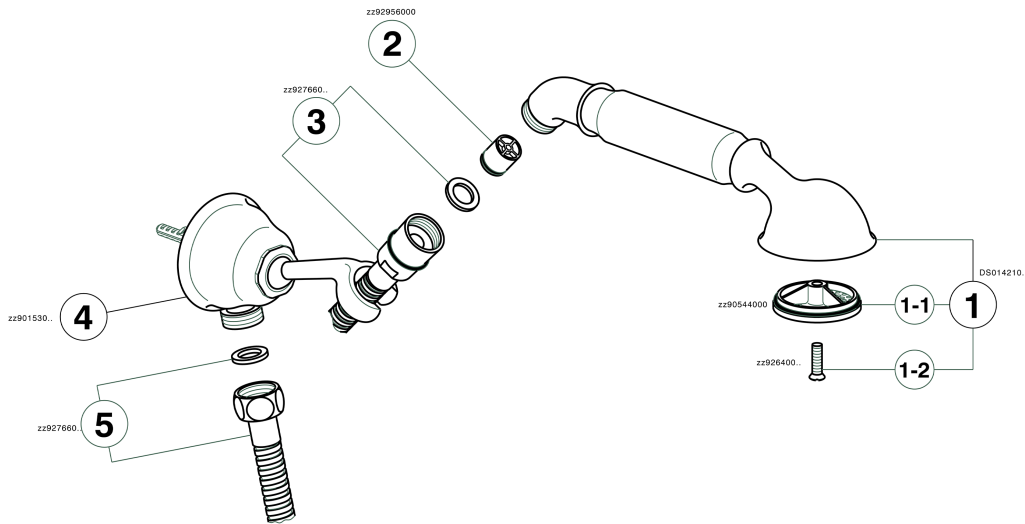

Shower set with wall elbow ARCANA TOSCANA_TS003040

MODEL **TS003040**

Shower set with wall elbow, wall mounted swivel handshower holder, Toscana one spray handshower, Brass 120 cm flexible hose

AVAILABLE FINISHINGS

-  **21** 21 Chrome
-  **24** 24 Gold
-  **26** 26 Old Copper
-  **27** 27 Old Bronze
-  **2A** 2A Satin Brushed Nickel
-  **74** 74 Chrome/Gold

CHARACTERISTICS

Shower set with wall elbow ARCANA TOSCANA_TS003040

TS003040

<https://en.cisal.it/shower-set-with-wall-elbow-arcana-toscana-ts003040>

2026-05-20