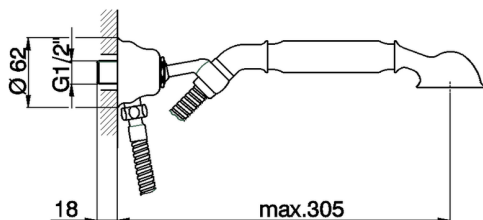

AVAILABLE FINISHINGS

- **21** 21 Chrome
- **24** 24 Gold
- **26** 26 Old Copper
- **27** 27 Old Bronze
- **2A** 2A Satin Brushed Nickel
- **74** 74 Chrome/Gold