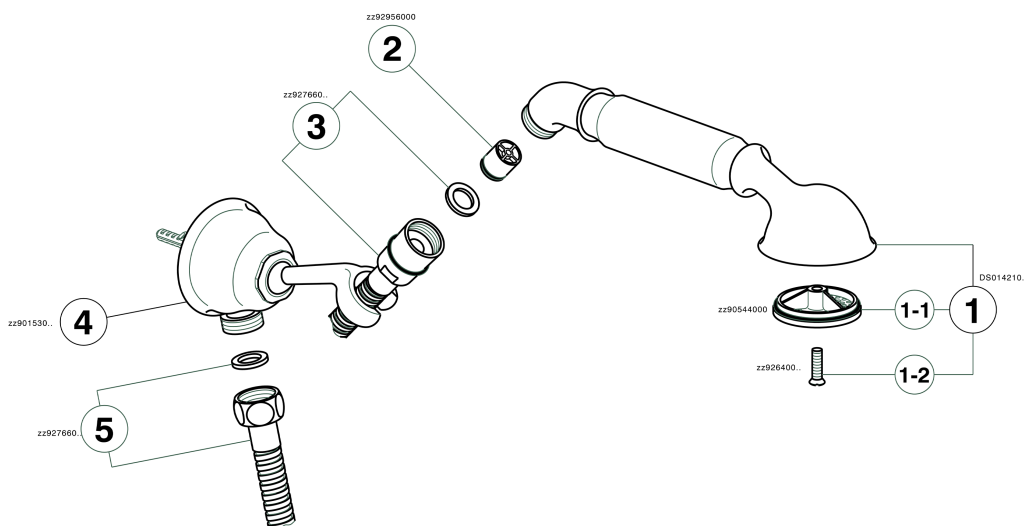

## Shower set with wall elbow ARCANA TOSCANA\_TS003040

TS003040

<https://en.cisal.it/shower-set-with-wall-elbow-arcana-toscana-ts003040>

2026-04-29