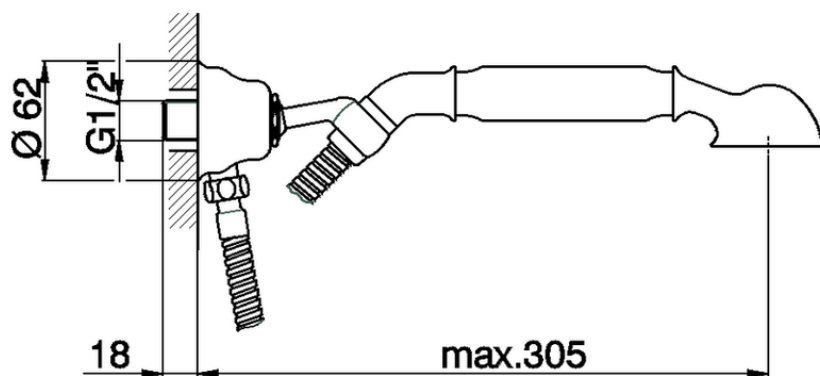

Shower set with wall elbow ARCANA TOSCANA_TS003040

TS003040

<https://en.cisal.it/shower-set-with-wall-elbow-arcana-toscana-ts003040>

2026-04-08