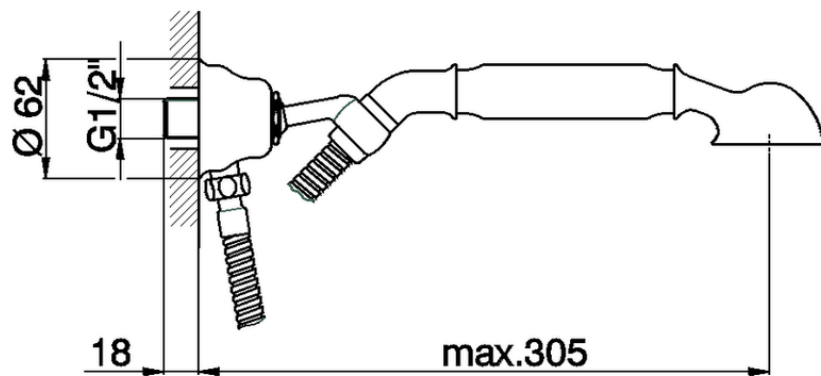

Shower set with wall elbow ARCANA TOSCANA_TS003040

TS003040

<https://en.cisal.it/shower-set-with-wall-elbow-arcana-toscana-ts003040>

2026-05-20