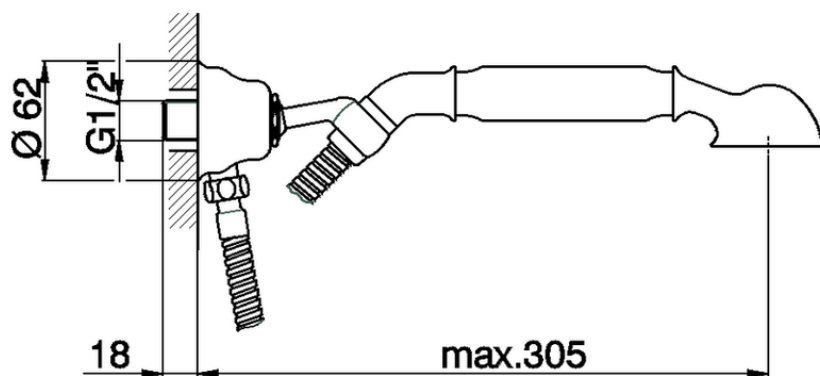

## Shower set with wall elbow ARCANA TOSCANA\_TS003040

TS003040

<https://en.cisal.it/shower-set-with-wall-elbow-arcana-toscana-ts003040>

2026-04-29