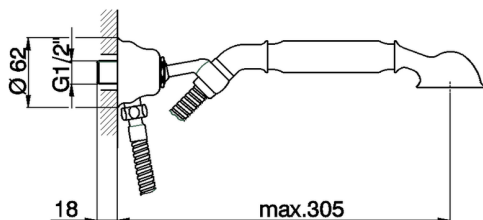

Shower set with wall elbow ARCANA TOSCANA_TS003040

MODEL **TS003040**

Shower set with wall elbow, wall mounted swivel handshower holder, Toscana one spray handshower, Brass 120 cm flexible hose

AVAILABLE FINISHINGS

-  **21** 21 Chrome
-  **24** 24 Gold
-  **26** 26 Old Copper
-  **27** 27 Old Bronze
-  **2A** 2A Satin Brushed Nickel
-  **74** 74 Chrome/Gold

CHARACTERISTICS

Shower set with wall elbow ARCANA TOSCANA_TS003040

TS003040

<https://en.cisal.it/shower-set-with-wall-elbow-arcana-toscana-ts003040>

2026-05-01