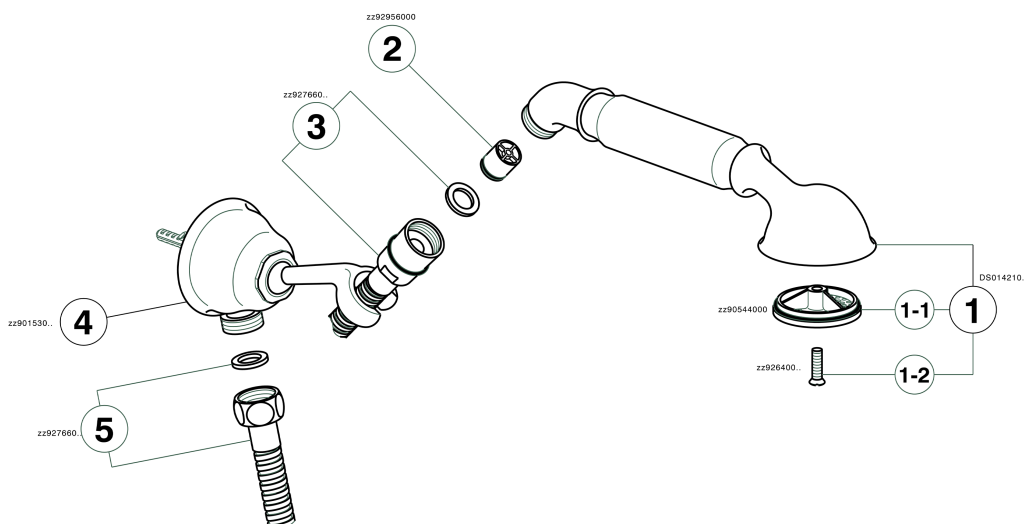

Shower set with wall elbow ARCANA TOSCANA_TS003040

MODEL **TS003040**

Shower set with wall elbow, wall mounted swivel handshower holder, Toscana one spray handshower, Brass 120 cm flexible hose

AVAILABLE FINISHINGS

-  **21** 21 Chrome
-  **24** 24 Gold
-  **26** 26 Old Copper
-  **27** 27 Old Bronze
-  **2A** 2A Satin Brushed Nickel
-  **74** 74 Chrome/Gold

CHARACTERISTICS

Shower set with wall elbow ARCANA TOSCANA_TS003040

TS003040

<https://en.cisal.it/shower-set-with-wall-elbow-arcana-toscana-ts003040>

2026-05-01