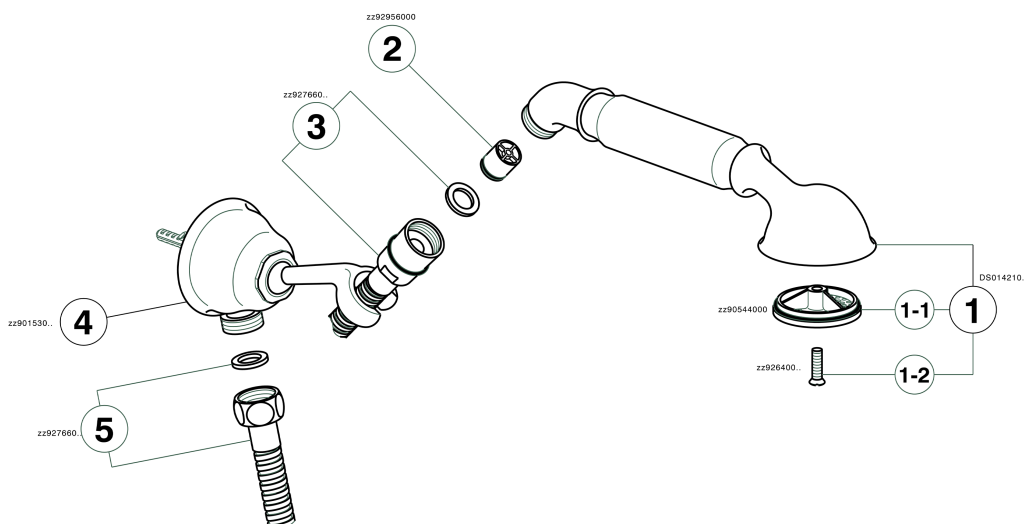

Shower set with wall elbow ARCANA TOSCANA_TS003040

MODEL **TS003040**

Shower set with wall elbow, wall mounted swivel handshower holder, Toscana one spray handshower, Brass 120 cm flexible hose

AVAILABLE FINISHINGS

-  **21** 21 Chrome
-  **24** 24 Gold
-  **26** 26 Old Copper
-  **27** 27 Old Bronze
-  **2A** 2A Satin Brushed Nickel
-  **74** 74 Chrome/Gold

CHARACTERISTICS

Shower set with wall elbow ARCANA TOSCANA_TS003040

TS003040

<https://en.cisal.it/shower-set-with-wall-elbow-arcana-toscana-ts003040>

2026-06-14