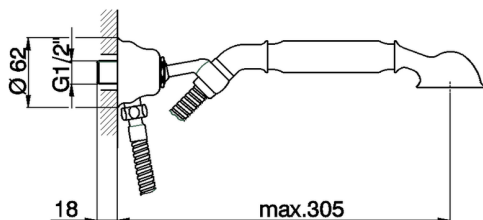

Shower set with wall elbow ARCANA TOSCANA_TS003040

MODEL **TS003040**

Shower set with wall elbow, wall mounted swivel handshower holder, Toscana one spray handshower, Brass 120 cm flexible hose

AVAILABLE FINISHINGS

-  **21** 21 Chrome
-  **24** 24 Gold
-  **26** 26 Old Copper
-  **27** 27 Old Bronze
-  **2A** 2A Satin Brushed Nickel
-  **74** 74 Chrome/Gold

CHARACTERISTICS

Shower set with wall elbow ARCANA TOSCANA_TS003040

TS003040

<https://en.cisal.it/shower-set-with-wall-elbow-arcana-toscana-ts003040>

2026-06-14