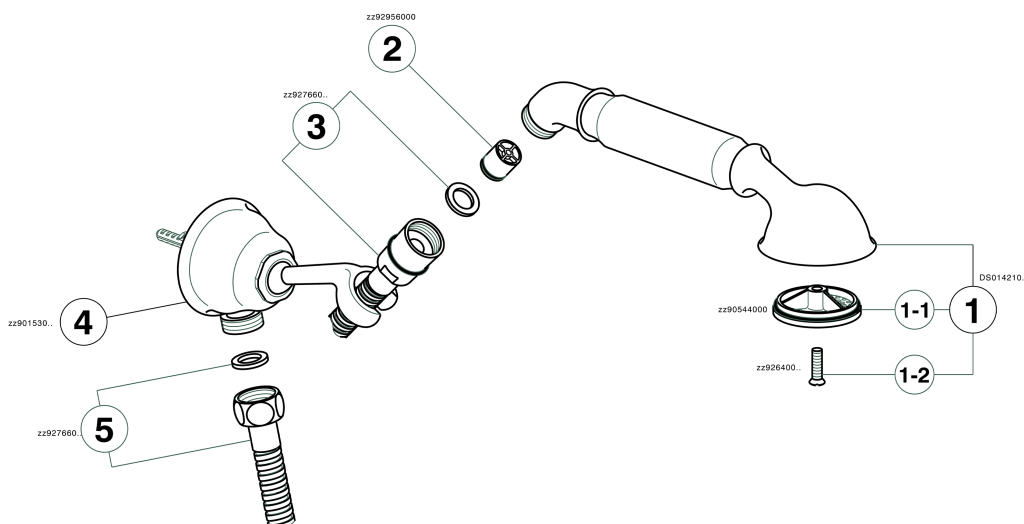

## Shower set with wall elbow ARCANA TOSCANA\_TS003040

TS003040

<https://en.cisal.it/shower-set-with-wall-elbow-arcana-toscana-ts003040>

2026-05-01