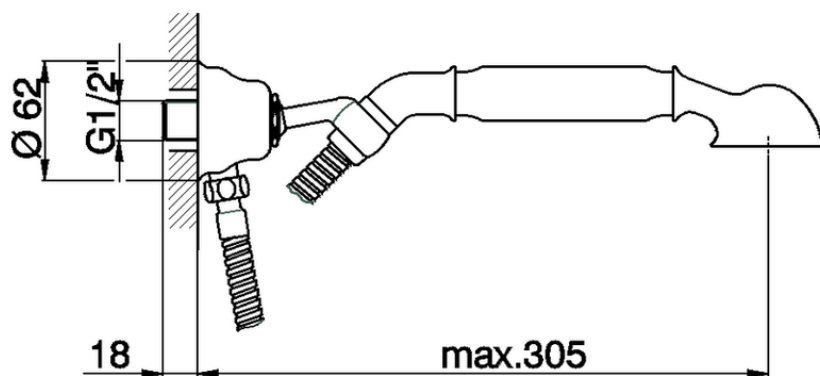

## Shower set with wall elbow ARCANA TOSCANA\_TS003040

TS003040

<https://en.cisal.it/shower-set-with-wall-elbow-arcana-toscana-ts003040>

2026-05-01