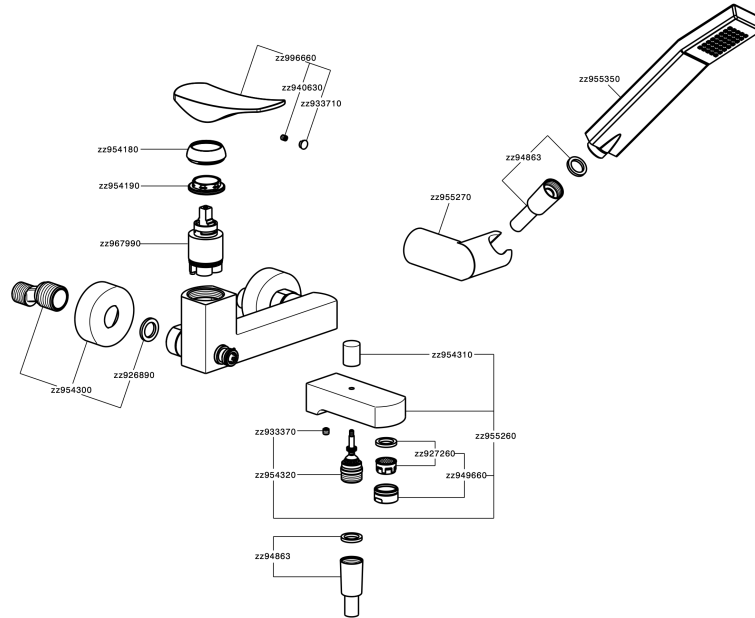

## Single lever bath mixer, with shower set ROADSTER ACCENT\_RA000120

MODEL **RA000120**

Single lever bath mixer, with shower set, wall mounted adjustable handshower bracket, 42x18 mm  
ABS Quad one spray handshower, 150 cm  
SUPREME smooth flexible hose

### CHARACTERISTICS

Cartridge Spare Parts **ZZ96799000**

**35 mm Cartridge**

## Single lever bath mixer, with shower set ROADSTER ACCENT\_RA000120

RA000120

<https://en.cisal.it/single-lever-bath-mixer-with-shower-set-roadster-accent-ra000120>

2024-12-22