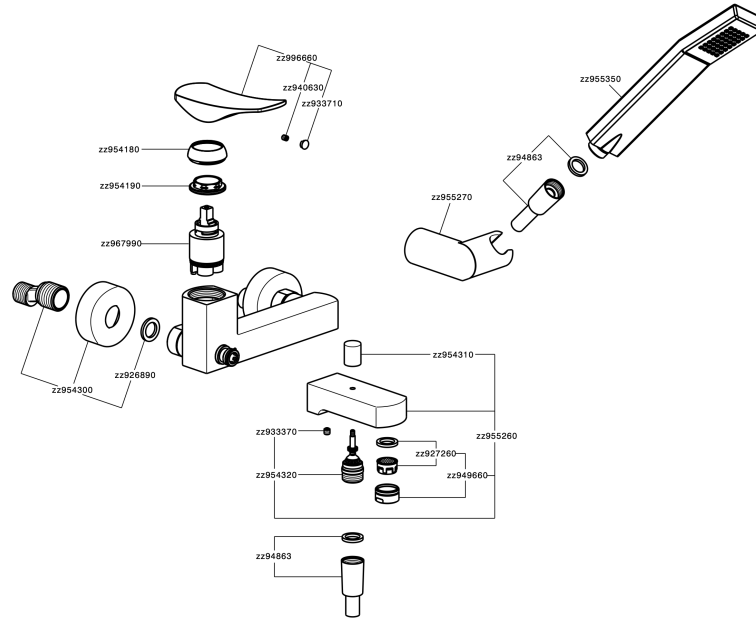

Single lever bath mixer, with shower set ROADSTER ACCENT_RA000120

RA000120

<https://en.cisal.it/single-lever-bath-mixer-with-shower-set-roadster-accent-ra000120>

2024-12-22