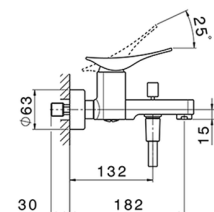

## Single lever bath mixer, with shower set ROADSTER ACCENT\_RA000120

MODEL **RA000120**

Single lever bath mixer, with shower set, wall mounted adjustable handshower bracket, 42x18 mm  
ABS Quad one spray handshower, 150 cm  
SUPREME smooth flexible hose

### CHARACTERISTICS

Cartridge Spare Parts **ZZ96799000**

**35 mm Cartridge**