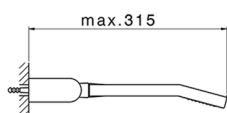

## Single lever bath mixer, with shower set ROADSTER ACCENT\_RA000120

MODEL **RA000120**

Single lever bath mixer, with shower set, wall mounted adjustable handshower bracket, 42x18 mm  
ABS Quad one spray handshower, 150 cm  
SUPREME smooth flexible hose

### CHARACTERISTICS

Cartridge Spare Parts **ZZ96799000**

**35 mm Cartridge**