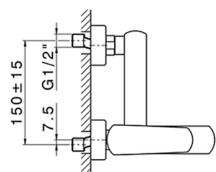

## Single lever bath mixer, with shower set ROADSTER ACCENT\_RA000120

MODEL **RA000120**

Single lever bath mixer, with shower set, wall mounted adjustable handshower bracket, 42x18 mm  
ABS Quad one spray handshower, 150 cm  
SUPREME smooth flexible hose

### CHARACTERISTICS

Cartridge Spare Parts **ZZ96799000**

**35 mm Cartridge**