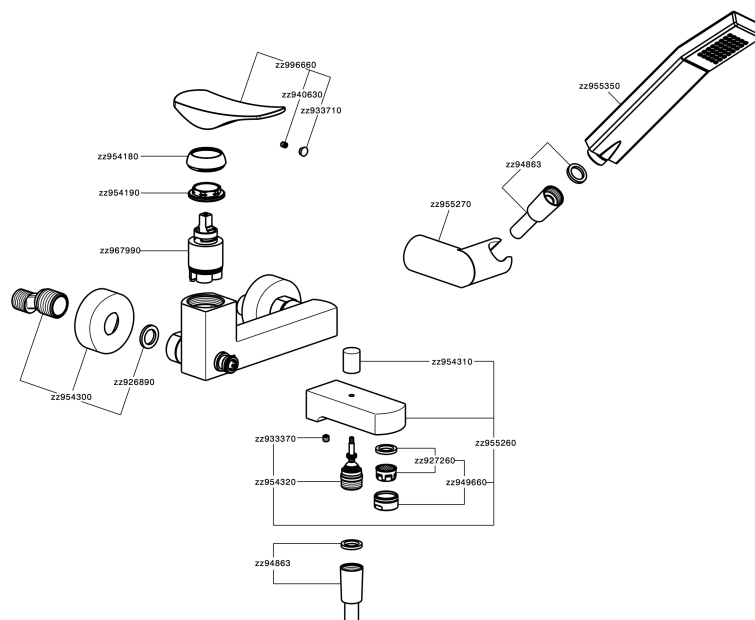

## Single lever bath mixer, with shower set ROADSTER ACCENT\_RA000120

MODEL **RA000120**

Single lever bath mixer, with shower set, wall mounted adjustable handshower bracket, 42x18 mm  
ABS Quad one spray handshower, 150 cm  
SUPREME smooth flexible hose

### CHARACTERISTICS

Cartridge Spare Parts **ZZ96799000**

**35 mm Cartridge**

## Single lever bath mixer, with shower set ROADSTER ACCENT\_RA000120

RA000120

<https://en.cisal.it/single-lever-bath-mixer-with-shower-set-roadster-accent-ra000120>

2024-12-21