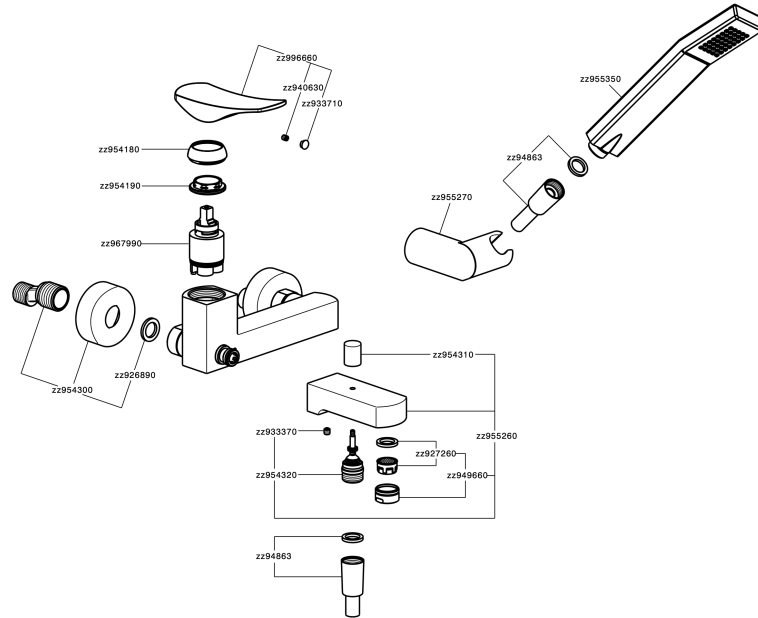

## Single lever bath mixer, with shower set ROADSTER ACCENT\_RA000120

MODEL **RA000120**

Single lever bath mixer, with shower set, wall mounted adjustable handshower bracket, 42x18 mm  
ABS Quad one spray handshower, 150 cm  
SUPREME smooth flexible hose

### CHARACTERISTICS

Cartridge Spare Parts **ZZ96799000**

**35 mm Cartridge**

## Single lever bath mixer, with shower set ROADSTER ACCENT\_RA000120

RA000120

<https://en.cisal.it/single-lever-bath-mixer-with-shower-set-roadster-accent-ra000120>

2024-12-22