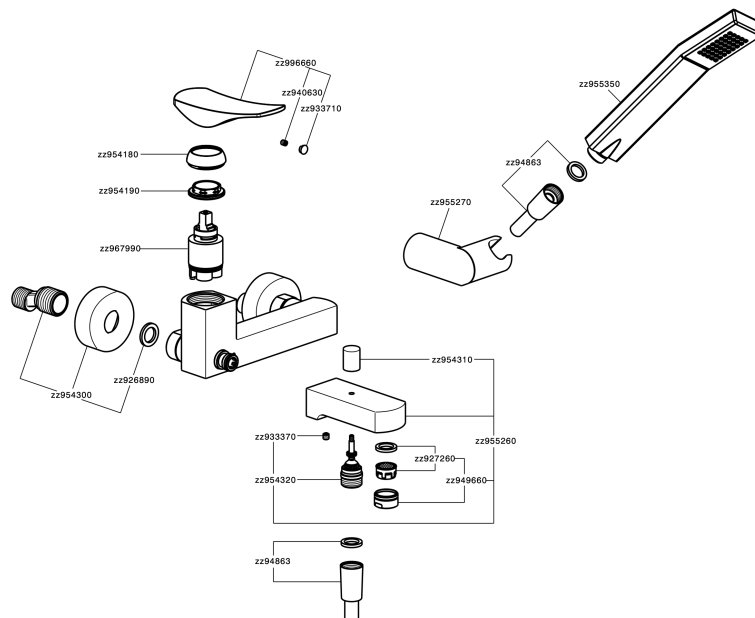

## Single lever bath mixer, with shower set ROADSTER ACCENT\_RA000120

RA000120

<https://en.cisal.it/single-lever-bath-mixer-with-shower-set-roadster-accent-ra000120>

2024-12-22