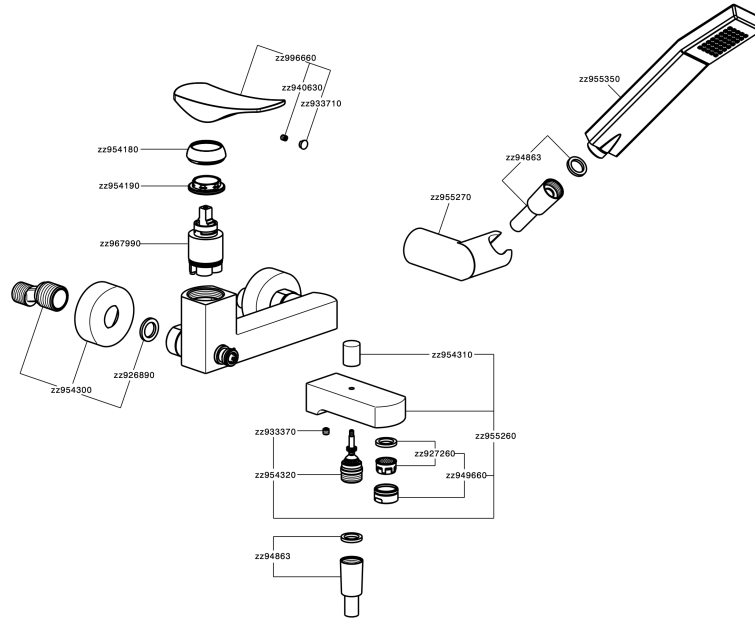

Single lever bath mixer, with shower set ROADSTER ACCENT_RA000120

RA000120

<https://en.cisal.it/single-lever-bath-mixer-with-shower-set-roadster-accent-ra000120>

2024-12-22