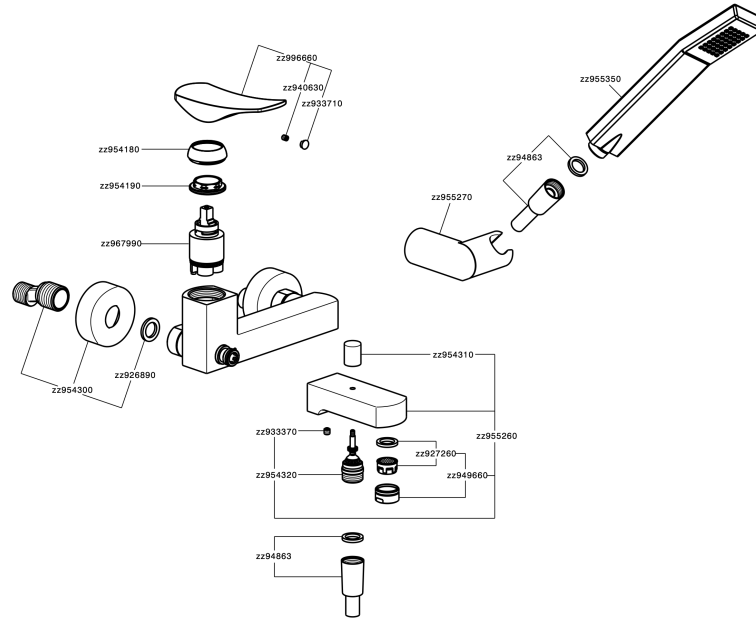

## Single lever bath mixer, with shower set ROADSTER ACCENT\_RA000120

RA000120

<https://en.cisal.it/single-lever-bath-mixer-with-shower-set-roadster-accent-ra000120>

2024-12-22