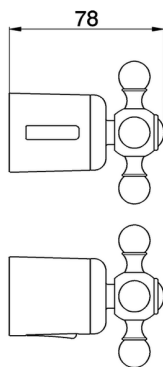

Handle 'AC' SPARE PARTS_ZZ935860

MODEL **ZZ935860**

Handle 'AC', flow rate adjustment

AVAILABLE FINISHINGS

-  **21** 21 Chrome
-  **27** 27 Old Bronze
-  **2A** 2A Satin Brushed Nickel
-  **74** 74 Chrome/Gold