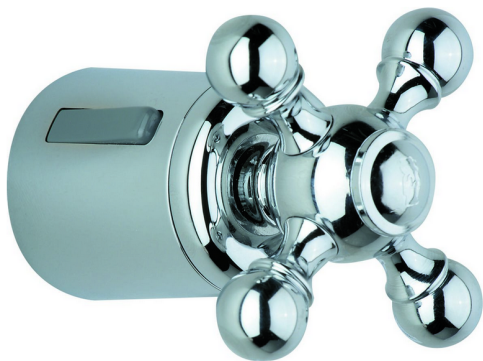

Handle 'AC' SPARE PARTS_ZZ935860

MODEL **ZZ935860**

Handle 'AC', flow rate adjustment

AVAILABLE FINISHINGS

-  **21** 21 Chrome
-  **27** 27 Old Bronze
-  **2A** 2A Satin Brushed Nickel
-  **74** 74 Chrome/Gold