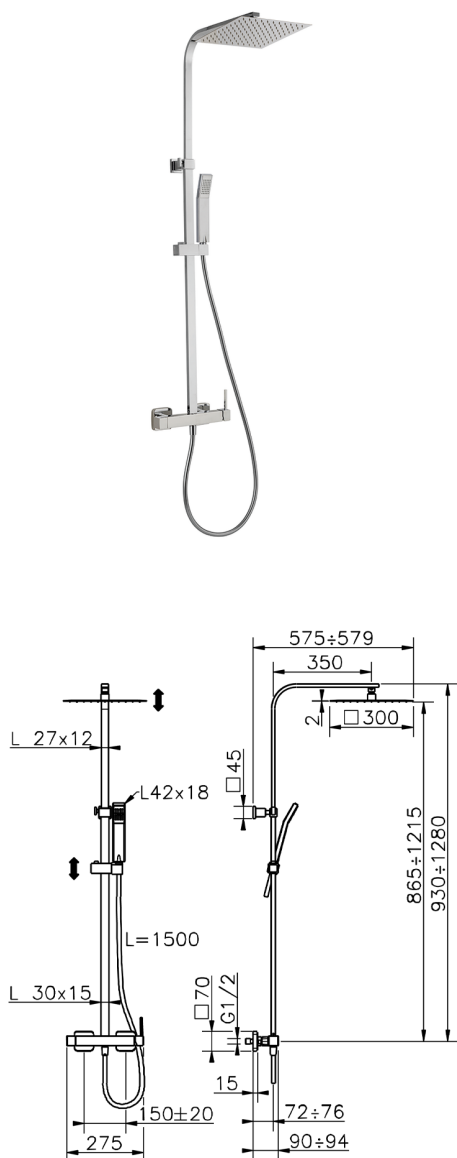

2-function single lever shower set SHOWER COLUMNS_QT1R4031

MODEL **QT1R4031**

2-function single lever shower set, 2 outlet deviator, adjustable riser column, sliding shower bracket, 42x18 mm ABS Quad one spray handshower, 300x300 mm INOX square showerhead 2 mm thick, 150 cm smooth SILVERFLEX Flexible Hose

AVAILABLE FINISHINGS

CHARACTERISTICS

Single Lever **1**
 Cartridge Spare Parts **ZZ94240000**
25 mm Cartridge

2025-04-30