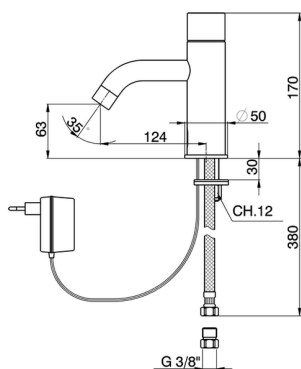

Washbasin electronic faucet TRONIC_TN001541

MODEL **TN001541**

Washbasin electronic faucet, net supply

AVAILABLE FINISHINGS

CHARACTERISTICS