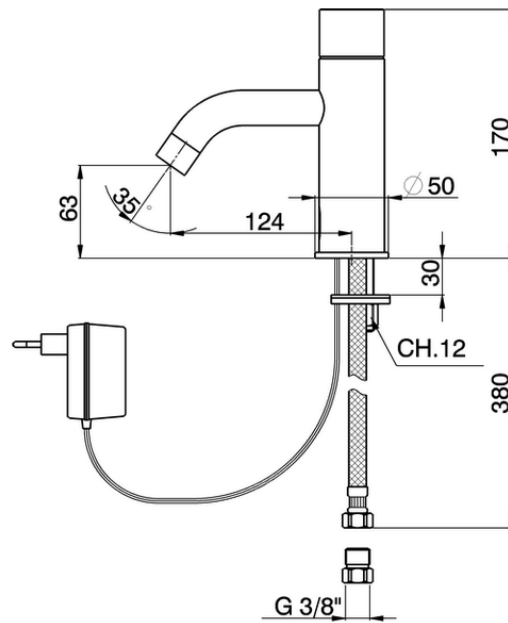

Washbasin electronic faucet TRONIC_TN001541

TN001541

<https://en.cisal.it/washbasin-electronic-faucet-tronic-tn001541>

2026-05-19