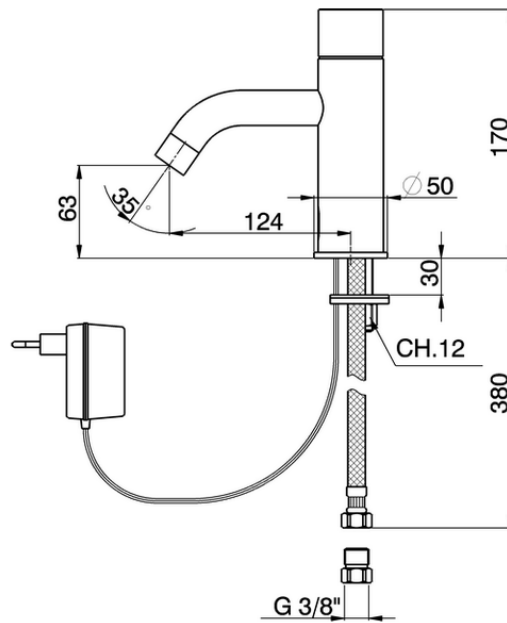

Washbasin electronic faucet TRONIC_TN001541

TN001541

<https://en.cisal.it/washbasin-electronic-faucet-tronic-tn001541>

2026-04-08