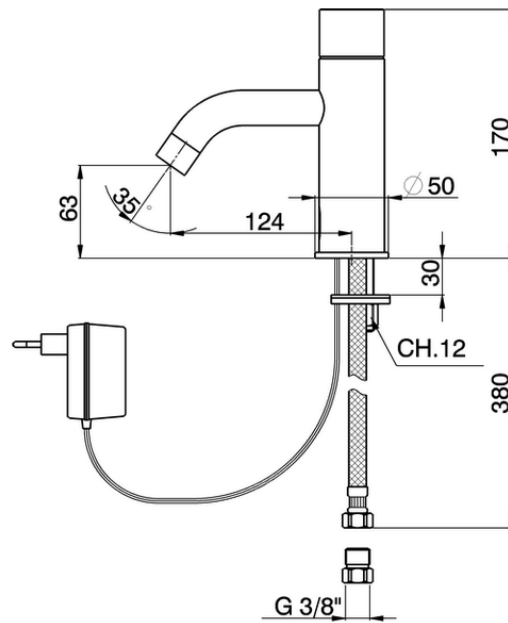

Washbasin electronic faucet TRONIC_TN001541

TN001541

<https://en.cisal.it/washbasin-electronic-faucet-tronic-tn001541>

2026-06-08