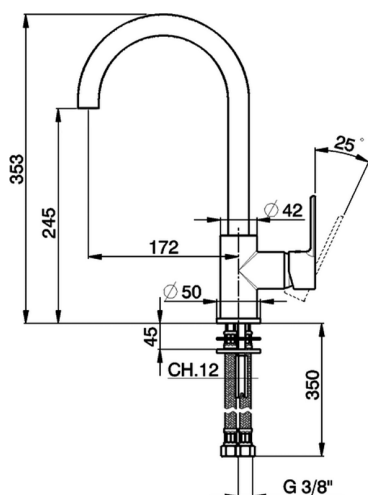

Single lever sink mixer Energysave KITCHEN_C2000535

MODEL **C2000535**

Single lever sink mixer Energysave, swivel spout, G.3/8" stainless steel flexible hoses

AVAILABLE FINISHINGS

CHARACTERISTICS

Cartridge Spare Parts **ZZ95409000**

35 mm Cartridge

EcoStop

EcoStop feature limits water flow to approximately 50% of maximum output with one point of resistance on setting. Push slightly past the middle stop only when full water output is required. This will save water up to 50%.

EnergySave

Thanks to the EnergySave device, only cold water will be drawn if the lever is operated in the central position, so that the water heater will not be engaged and no hot water wasted, leading to considerable savings in energy and costs. The temperature can be adjusted by rotating the lever to the left, until the desired temperature is reached.