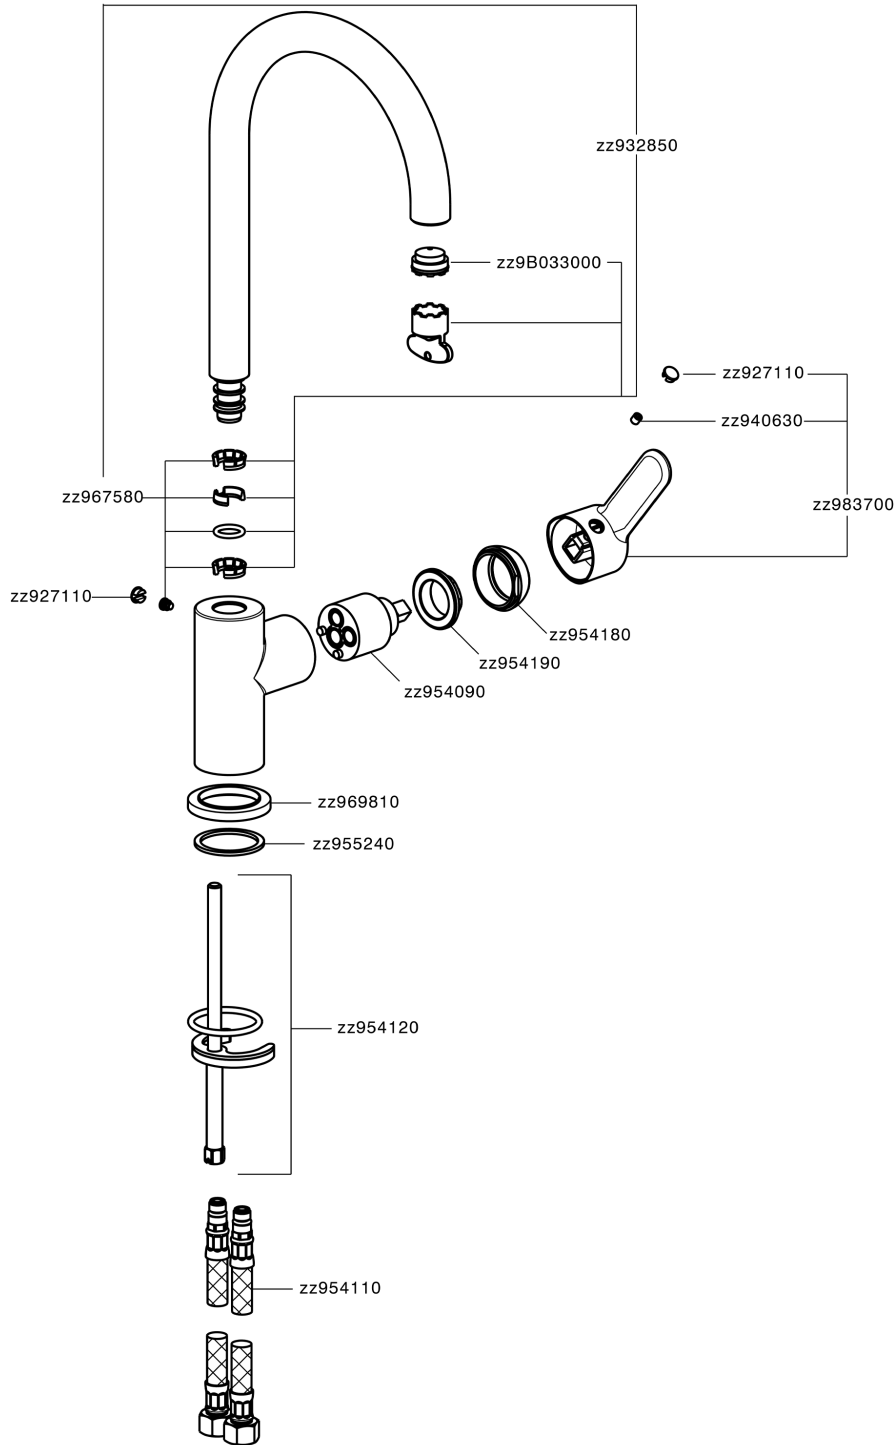

Single lever sink mixer Energysave KITCHEN_C2000535

MODEL **C2000535**

Single lever sink mixer Energysave, swivel spout, G.3/8" stainless steel flexible hoses

AVAILABLE FINISHINGS

CHARACTERISTICS

Cartridge Spare Parts **ZZ95409000**

35 mm Cartridge

EcoStop

EcoStop feature limits water flow to approximately 50% of maximum output with one point of resistance on setting. Push slightly past the middle stop only when full water output is required. This will save water up to 50%.

EnergySave

Thanks to the EnergySave device, only cold water will be drawn if the lever is operated in the central position, so that the water heater will not be engaged and no hot water wasted, leading to considerable savings in energy and costs. The temperature can be adjusted by rotating the lever to the left, until the desired temperature is reached.

Single lever sink mixer Energysave KITCHEN_C2000535

C2000535

<https://en.cisal.it/single-lever-sink-mixer-energysave-kitchen-c2000535>

2024-12-22