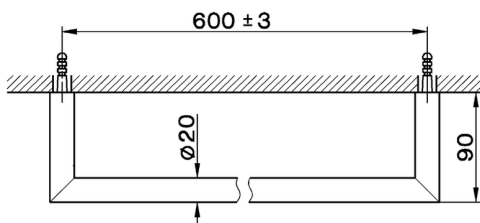

Towel holder BATHROOM ACCESSORIES_SY090102

MODEL **SY090102**

Towel holder

AVAILABLE FINISHINGS

-  **21** 21 Chrome
-  **2B** 2B Polished Nickel
-  **2F** 2F Brushed Nickel
-  **2P** 2P Rose Gold
-  **2Q** 2Q Black Titanium
-  **40** 40 Matt Black
-  **4Q** 4Q Matt White