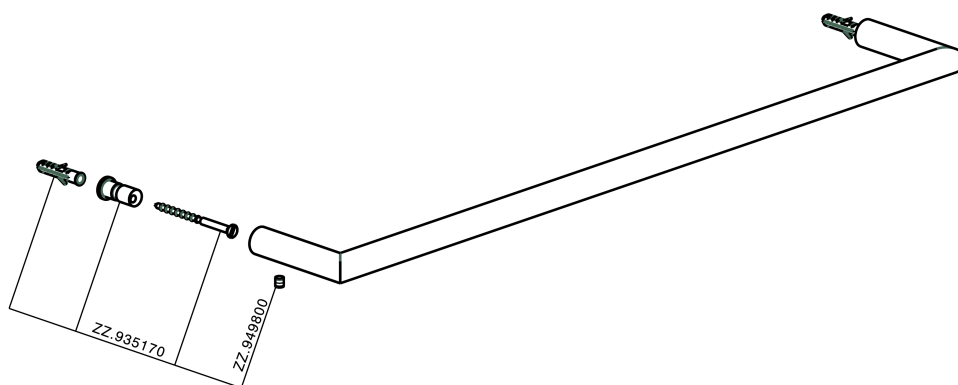

Towel holder BATHROOM ACCESSORIES_SY090102

MODEL **SY090102**

Towel holder

AVAILABLE FINISHINGS

-  **21** 21 Chrome
-  **2B** 2B Polished Nickel
-  **2F** 2F Brushed Nickel
-  **2P** 2P Rose Gold
-  **2Q** 2Q Black Titanium
-  **40** 40 Matt Black
-  **4Q** 4Q Matt White

CHARACTERISTICS

Towel holder BATHROOM ACCESSORIES_SY090102

SY090102

<https://en.cisal.it/towel-holder-bathroom-accessories-sy090102>

2024-12-22