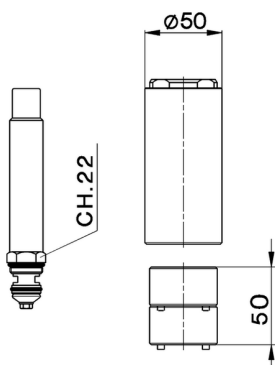

Extension +50 mm COMPONENTS_ZA008081

MODEL **ZA008081**

Extension 50 mm, for conc. single lever bath-shower mixer art.210, series AT,EO,EU,FU,ZE,AY,MA,MG

AVAILABLE FINISHINGS

-  **21** 21 Chrome
-  **24** 24 Gold
-  **26** 26 Old Copper
-  **27** 27 Old Bronze
-  **2A** 2A Satin Brushed Nickel