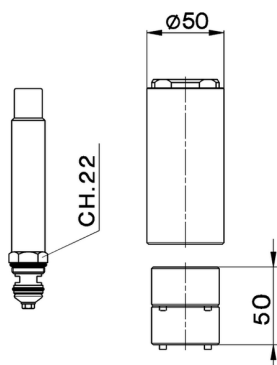

Extension +50 mm COMPONENTS_ZA008081

MODEL **ZA008081**

Extension 50 mm, for conc. single lever bath-shower mixer art.210, series AT,EO,EU,FU,ZE,AY,MA,MG

AVAILABLE FINISHINGS

-  **21** 21 Chrome
-  **24** 24 Gold
-  **26** 26 Old Copper
-  **27** 27 Old Bronze
-  **2A** 2A Satin Brushed Nickel